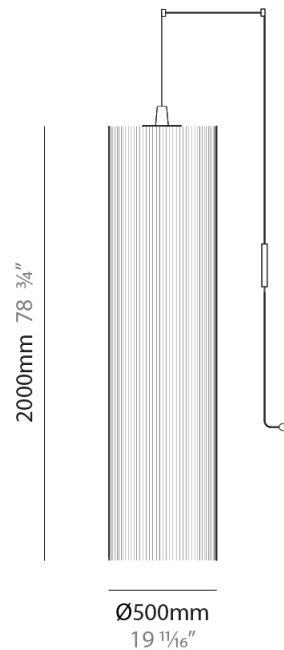

SWING SUSPENSION

D51006- _____ - _____
base number   Finish   Finish
                         Options   Options

1. To build a product code in our configurator select the specify button on the base model # product page
2. To build a manual product code on this datasheet choose from the options listed below in blue font and add the suffix to the base model #

GENERAL

Series: Swing
Brand: Fambuena
Division: Design
Mounting Type: Suspension
Mounting Location: Ceiling
Subcategory: Pendant

PHYSICAL

Shape: Cylinder
Diameter (mm): 500
Diameter (in): 19 3/4
Height (mm): 2000
Height (in): 78 3/4
Light Distribution: Direct
Diffuser: Cotton Strand Shade
Fixture Finish: [WHI](#) / [BLK](#) / [RED](#) / [GRN](#) / [CRE](#) / [RUS](#) / [VIO](#) / [LIL](#)
Fixture Material: Cotton / Metal
Cable Details: Max. Cable Length 8500mm / 335"

ELECTRICAL

Number of Lamps: 1
Lamp Type: LED Retrofit
Bulb Included: Bulb Not Included
Max. Wattage Per Lamp (W): 7
Lamp Base: E26
Input Voltage (V): 120
Upon Request: 277Vac / GU24

LED

OPTICAL

RATINGS AND CERTIFICATIONS

Certified By: Certified for North American Standards
IP rating: IP20