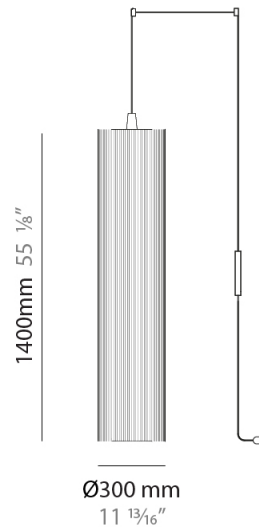

PROJECT	
TYPE	
SPECIFIER	
QUANTITY	
DATE	

SWING SUSPENSION

D51004- -

base number   Finish Options   Finish Options

1. To build a product code in our configurator select the specify button on the base model # product page
2. To build a manual product code on this datasheet choose from the options listed below in blue font and add the suffix to the base model #

GENERAL

Series: Swing

Brand: Fambuena

Division: Design

Mounting Type: Suspension

Mounting Location: Ceiling

Subcategory: Pendant

PHYSICAL

Shape: Cylinder

Diameter (mm): 300

Diameter (in): 11 ¹³/₁₆

Height (mm): 1400

Height (in): 55 ¹/₈

Light Distribution: Direct

Diffuser: Cotton Strand Shade

Fixture Finish: WHI / BLK / RED / GRN / CRE / RUS / VIO / LIL

Holder Finish: Chrome

Fixture Material: Cotton / Metal

Cable Details: Max. Cable Length 8500mm / 335"

ELECTRICAL

Number of Lamps: 1

Lamp Type: LED Retrofit

Bulb Included: Bulb Not Included

Max. Wattage Per Lamp (W): 7

Lamp Base: E26

Input Voltage (V): 120

Upon Request: 277Vac / GU24

LED

OPTICAL

RATINGS AND CERTIFICATIONS

Certified By: Certified for North American Standards

IP rating: IP20