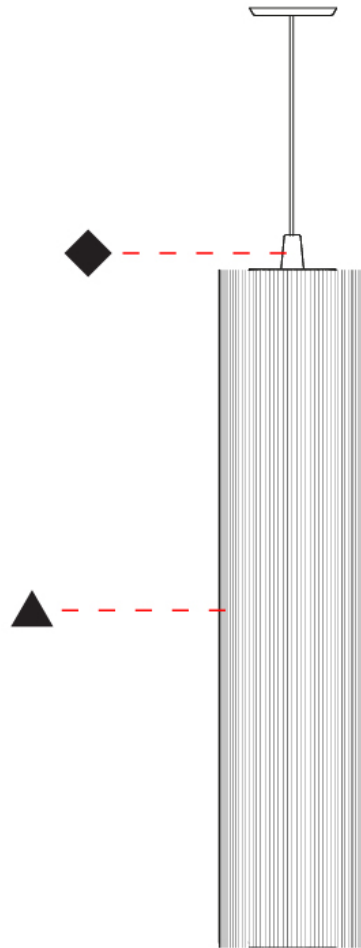

SWING SUSPENSION

D51008-

PROJECT _____

TYPE _____

SPECIFIER _____

QUANTITY _____

DATE _____

D