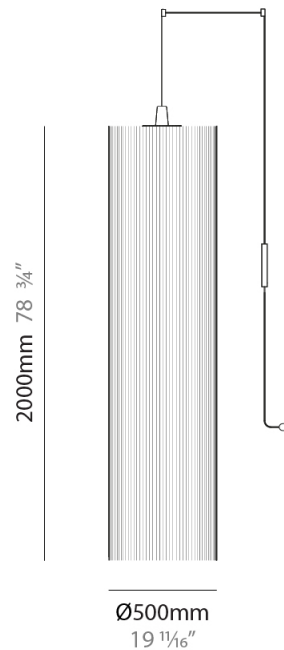

PROJECT	
TYPE	
SPECIFIER	
QUANTITY	
DATE	

SWING SUSPENSION

D51006- -

base number   Finish Options   Finish Options

1. To build a product code in our configurator select the specify button on the base model # product page
2. To build a manual product code on this datasheet choose from the options listed below in blue font and add the suffix to the base model #

GENERAL

Series: Swing

Brand: Fambuena

Division: Design

Mounting Type: Suspension

Mounting Location: Ceiling

Subcategory: Pendant

PHYSICAL

Shape: Cylinder

Diameter (mm): 500

Diameter (in): 19 3/4

Height (mm): 2000

Height (in): 78 3/4

Light Distribution: Direct

Diffuser: Cotton Strand Shade

Fixture Finish: WHI / BLK / RED / GRN / CRE / RUS / VIO / LIL

Fixture Material: Cotton / Metal

Cable Details: Max. Cable Length 8500mm / 335"

ELECTRICAL

Number of Lamps: 1

Lamp Type: LED Retrofit

Bulb Included: Bulb Not Included

Max. Wattage Per Lamp (W): 7

Lamp Base: E26

Input Voltage (V): 120

Upon Request: 277Vac / GU24

LED

OPTICAL

RATINGS AND CERTIFICATIONS

Certified By: Certified for North American Standards

IP rating: IP20