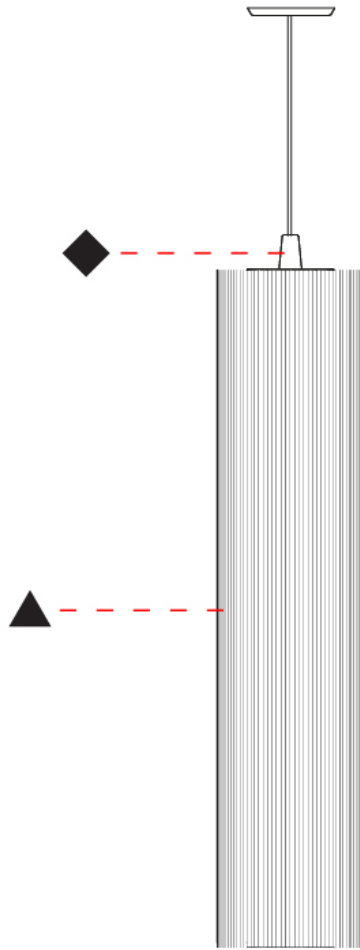

SWING SUSPENSION

D51008-

PROJECT

TYPE

SPECIFIER

QUANTITY

DATE

D