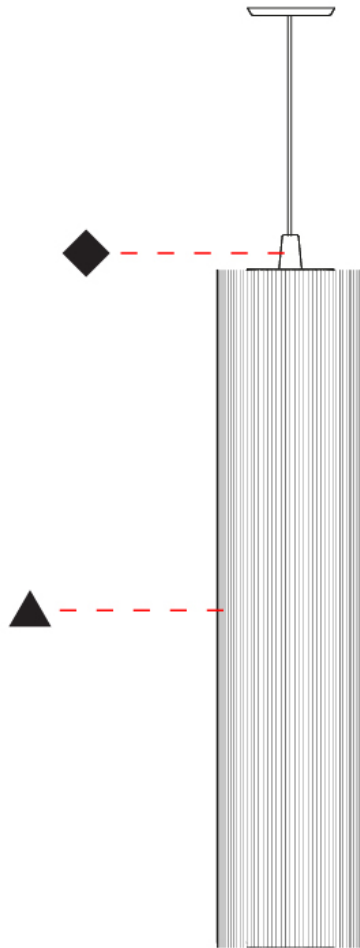

SWING SUSPENSION

D51008-

PROJECT _____

TYPE _____

SPECIFIER _____

QUANTITY _____

DATE _____

D