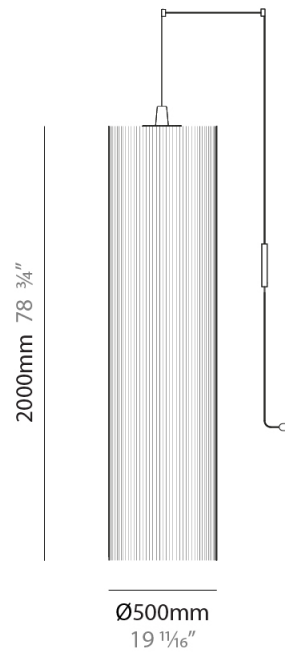

PROJECT
TYPE
SPECIFIER
QUANTITY
DATE

SWING SUSPENSION

D51006- -
base number   Finish Options   Finish Options

1. To build a product code in our configurator select the specify button on the base model # product page
2. To build a manual product code on this datasheet choose from the options listed below in blue font and add the suffix to the base model #

GENERAL

Series: Swing
Brand: Fambuena
Division: Design
Mounting Type: Suspension
Mounting Location: Ceiling
Subcategory: Pendant

PHYSICAL

Shape: Cylinder
Diameter (mm): 500
Diameter (in): 19 3/4
Height (mm): 2000
Height (in): 78 3/4
Light Distribution: Direct
Diffuser: Cotton Strand Shade
Fixture Finish: WHI / BLK / RED / GRN / CRE / RUS / VIO / LIL
Fixture Material: Cotton / Metal
Cable Details: Max. Cable Length 8500mm / 335"

ELECTRICAL

Number of Lamps: 1
Lamp Type: LED Retrofit
Bulb Included: Bulb Not Included
Max. Wattage Per Lamp (W): 7
Lamp Base: E26
Input Voltage (V): 120
Upon Request: 277Vac / GU24

LED

OPTICAL

RATINGS AND CERTIFICATIONS

Certified By: Certified for North American Standards
IP rating: IP20