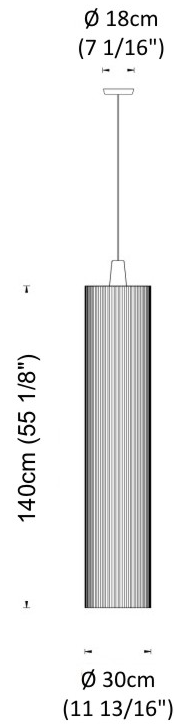

PROJECT	_____
TYPE	_____
SPECIFIER	_____
QUANTITY	_____
DATE	_____

SWING SUSPENSION

D51008- : D51008-CHR-BLK

base number

1. To build a product code in our configurator select the specify button on the base model # product page
2. To build a manual product code on this datasheet choose from the options listed below in blue font and add the suffix to the base model #

GENERAL

Series: Swing
Partner: Fambuena
Division: Design
Installation: Suspension
Product Type: Pendant
Mounting Location: Ceiling
Light Distribution: Direct

PHYSICAL

Shape: Cylinder
Diameter (mm): 300
Diameter (in): 11 ¹³/₁₆
Height (mm): 1400
Height (in): 55 ¹/₈
Fixture Material: Cotton / Metal
Primary Material: Fabric
Cable Details: Cable Length 200cm / 79"

ELECTRICAL

Lamp Type: LED Retrofit
Total Output Wattage (W): 20
Driver Included: No

LED

OPTICAL

RATINGS AND CERTIFICATIONS

Certified By: CSA Certified to UL and CSA Standards

Cable Length 200cm / 79"