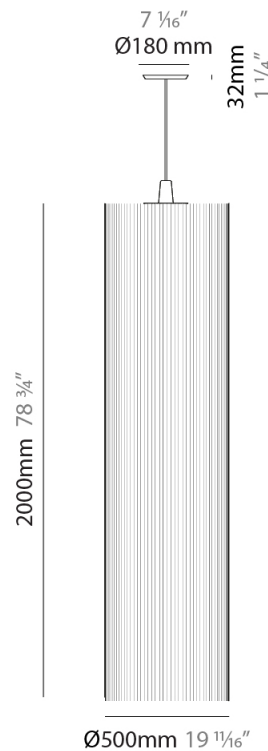

SWING SUSPENSION

D51010- -

base number   Finish Options   Finish Options

1. To build a product code in our configurator select the specify button on the base model # product page
2. To build a manual product code on this datasheet choose from the options listed below in blue font and add the suffix to the base model #

GENERAL

Series: Swing
Partner: Fambuena
Division: Design
Installation: Suspension
Product Type: Pendant
Mounting Location: Ceiling
Light Distribution: Direct

PHYSICAL

Shape: Cylinder
Diameter (mm): 500
Diameter (in): 19 11/16
Height (mm): 2000
Height (in): 78 3/4
Diffuser: Cotton Strand Shade
Fixture Finish: WHI / BLK / RED / GRN / CRE / RUS / VIO / LIL
Holder Finish: CHR/WHI
Fixture Material: Cotton / Metal
Primary Material: Fabric
Cable Details: Cable Length 2000mm / 79"

ELECTRICAL

Number of Lamps: 1
Lamp Type: LED Retrofit
Bulb Included: Bulb Not Included
Max. Wattage Per Lamp (W): 7
Lamp Base: E26
Input Voltage (V): 120
Upon Request: 277Vac / GU24

LED

OPTICAL

RATINGS AND CERTIFICATIONS

Certified By: Certified for North American Standards
IP rating: IP20

PROJECT
TYPE
SPECIFIER
QUANTITY
DATE