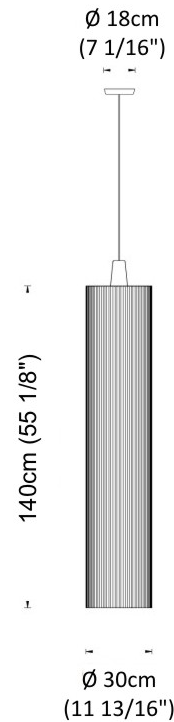

SWING SUSPENSION

D51008- : D51008-CHR-GRN

base number

1. To build a product code in our configurator select the specify button on the base model # product page
2. To build a manual product code on this datasheet choose from the options listed below in blue font and add the suffix to the base model #

GENERAL

Series: Swing
Partner: Fambuena
Division: Design
Installation: Suspension
Product Type: Pendant
Mounting Location: Ceiling
Light Distribution: Direct

PHYSICAL

Shape: Cylinder
Diameter (mm): 300
Diameter (in): 11 ¹³/₁₆
Height (mm): 1400
Height (in): 55 ¹/₈
Fixture Material: Cotton / Metal
Primary Material: Fabric
Cable Details: Cable Length 200cm / 79"

ELECTRICAL

Lamp Type: LED Retrofit
Total Output Wattage (W): 20
Driver Included: No

LED

OPTICAL

RATINGS AND CERTIFICATIONS

Certified By: CSA Certified to UL and CSA Standards

PROJECT
TYPE
SPECIFIER
QUANTITY
DATE