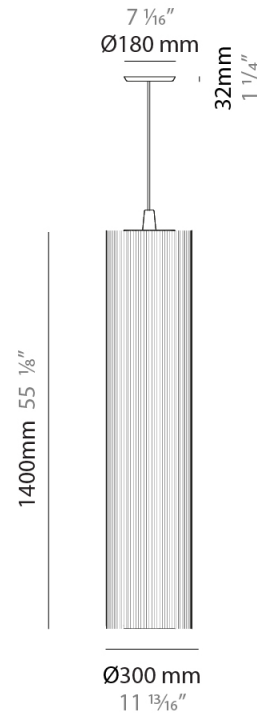

PROJECT
TYPE
SPECIFIER
QUANTITY
DATE

SWING SUSPENSION

D51008- _____
base number   Finish Options   Finish Options

1. To build a product code in our configurator select the specify button on the base model # product page
2. To build a manual product code on this datasheet choose from the options listed below in blue font and add the suffix to the base model #

GENERAL

Series: Swing
Partner: Fambuena
Division: Design
Installation: Suspension
Product Type: Pendant
Mounting Location: Ceiling
Light Distribution: Direct

PHYSICAL

Shape: Cylinder
Diameter (mm): 300
Diameter (in): 11 ¹³/₁₆
Height (mm): 1400
Height (in): 55 ¹/₈
Diffuser: Cotton Strand Shade
Fixture Finish: WHI / BLK / RED / GRN / CRE / RUS / VIO / LIL
Holder Finish: CHR/WHI
Fixture Material: Cotton / Metal
Primary Material: Fabric
Cable Details: Cable Length 2000mm / 79"

ELECTRICAL

Number of Lamps: 1
Lamp Type: LED Retrofit
Bulb Included: Bulb Not Included
Max. Wattage Per Lamp (W): 7
Lamp Base: E26
Input Voltage (V): 120
Upon Request: 277Vac / GU24

LED

OPTICAL

RATINGS AND CERTIFICATIONS

Certified By: Certified for North American Standards
IP rating: IP20