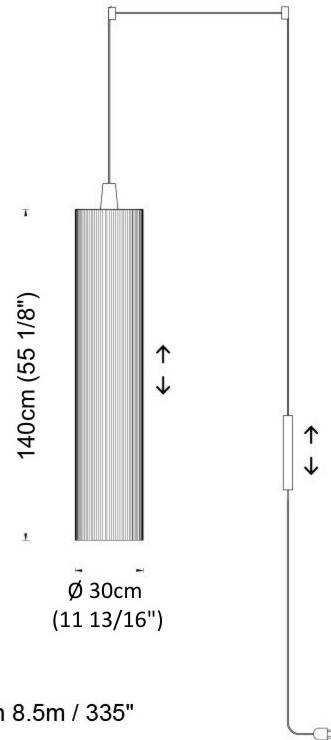

GENERAL

Series: Swing
 Partner: Fambuena
 Division: Design
 Installation: Suspension
 Product Type: Pendant
 Mounting Location: Ceiling
 Light Distribution: Direct

PHYSICAL

Shape: Cylinder
 Diameter (mm): 300
 Diameter (in): 11 ¹³/₁₆
 Height (mm): 1400
 Height (in): 55 ¹/₈
 Diffuser: Cotton Strand Shade
 Fixture Finish: WHI / BLK / RED / GRN / CRE / RUS / VIO / LIL
 Holder Finish: Chrome
 Fixture Material: Cotton / Metal
 Primary Material: Fabric
 Cable Details: Max. Cable Length 8500mm / 335"

GENERAL

Series: Swing
 Partner: Fambuena
 Division: Design
 Installation: Suspension
 Product Type: Pendant
 Mounting Location: Ceiling
 Light Distribution: Direct

PHYSICAL

Shape: Cylinder
 Diameter (mm): 300
 Diameter (in): 11 ¹³/₁₆
 Height (mm): 1400
 Height (in): 55 ¹/₈
 Diffuser: Black Cotton Threads
 Fixture Finish: Chrome
 Fixture Material: Cotton / Metal
 Primary Material: Fabric
 Cable Details: Max. Cable Length 8.5m / 335"

Max. Cable Length 8.5m / 335"

PROJECT _____
 TYPE _____
 SPECIFIER _____
 QUANTITY _____
 DATE _____

SWING SUSPENSION

D51006- _____ - _____
 base number Finish Finish
 Options Options

- To build a product code in our configurator select the specify button on the base model # product page
- To build a manual product code on this datasheet choose from the options listed below in blue font and add the suffix to the base model #

PHYSICAL

Shape: Cylinder _____
 Diameter (mm): 500 _____
 Diameter (in): 19 3/4 _____
 Height (mm): 2000 _____
 Height (in): 78 3/4 _____
 Diffuser: Cotton Strand Shade _____
 Fixture Finish: WHI / BLK / RED / GRN / CRE / RUS / VIO / LIL _____
 Fixture Material: Cotton / Metal _____
 Primary Material: Fabric _____
 Cable Details: Max. Cable Length 8500mm / 335" _____