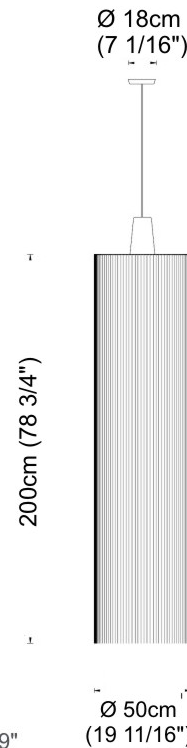

SWING SUSPENSION

D51004- -

base number Finish Options Finish Options

1. To build a product code in our configurator select the specify button on the base model # product page
2. To build a manual product code on this datasheet choose from the options listed below in blue font and add the suffix to the base model #

Max. Cable Length 8.5m / 335"

PROJECT _____
 TYPE _____
 SPECIFIER _____
 QUANTITY _____
 DATE _____

SWING SUSPENSION

D51006- _____ - _____
 base number Finish Finish
 Options Options

- To build a product code in our configurator select the specify button on the base model # product page
- To build a manual product code on this datasheet choose from the options listed below in blue font and add the suffix to the base model #

GENERAL

Series: Swing
Partner: Fambuena
Division: Design
Installation: Suspension
Product Type: Pendant
Mounting Location: Ceiling
Light Distribution: Direct

PHYSICAL

Shape: Cylinder
Diameter (mm): 500
Diameter (in): 19 11/16
Height (mm): 2000
Height (in): 78 3/4
Fixture Material: Cotton / Metal
Primary Material: Fabric
Cable Details: Cable Length 200cm / 79"

SPECIFIER

QUANTITY

DATE

SWING COLOR FINISH CHART

PROJECT _____

TYPE _____

SPECIFIER _____

QUANTITY _____