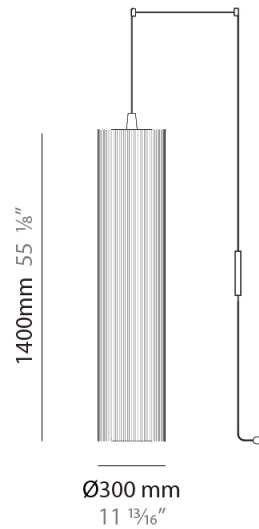

SWING SUSPENSION

D51004- -

base number   Finish   Finish
Options   Options

1. To build a product code in our configurator select the specify button on the base model # product page
2. To build a manual product code on this datasheet choose from the options listed below in blue font and add the suffix to the base model #

GENERAL

Series: Swing
Brand: Fambuena
Division: Design
Mounting Type: Suspension
Mounting Location: Ceiling
Subcategory: Pendant

PHYSICAL

Shape: Cylinder
Diameter (mm): 300
Diameter (in): 11 ¹³/₁₆
Height (mm): 1400
Height (in): 55 ¹/₈
Light Distribution: Direct
Diffuser: Cotton Strand Shade
Fixture Finish: WHI / BLK / RED / GRN / CRE / RUS / VIO / LIL
Holder Finish: Chrome
Fixture Material: Cotton / Metal
Cable Details: Max. Cable Length 8500mm / 335"

ELECTRICAL

Number of Lamps: 1
Lamp Type: LED Retrofit
Bulb Included: Bulb Not Included
Max. Wattage Per Lamp (W): 7
Lamp Base: E26
Input Voltage (V): 120
Upon Request: 277Vac / GU24

LED

OPTICAL

RATINGS AND CERTIFICATIONS

Certified By: Certified for North American Standards
IP rating: IP20