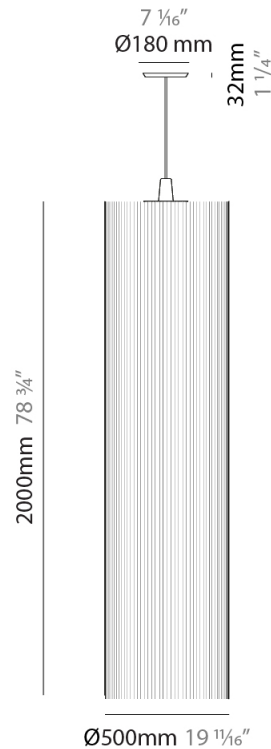

PROJECT	_____
TYPE	_____
SPECIFIER	_____
QUANTITY	_____
DATE	_____

SWING SUSPENSION

D51010- _____ - _____
base number   Finish Options   Finish Options

1. To build a product code in our configurator select the specify button on the base model # product page
2. To build a manual product code on this datasheet choose from the options listed below in blue font and add the suffix to the base model #

GENERAL

Series: Swing
Brand: Fambuena
Division: Design
Mounting Type: Suspension
Mounting Location: Ceiling
Subcategory: Pendant

PHYSICAL

Shape: Cylinder
Diameter (mm): 500
Diameter (in): 19 11/16
Height (mm): 2000
Height (in): 78 3/4
Light Distribution: Direct
Diffuser: Cotton Strand Shade
Fixture Finish: WHI / BLK / RED / GRN / CRE / RUS / VIO / LIL
Holder Finish: CHR/WHI
Fixture Material: Cotton / Metal
Cable Details: Cable Length 2000mm / 79"

ELECTRICAL

Number of Lamps: 1
Lamp Type: LED Retrofit
Bulb Included: Bulb Not Included
Max. Wattage Per Lamp (W): 7
Lamp Base: E26
Input Voltage (V): 120
Upon Request: 277Vac / GU24

LED

OPTICAL

RATINGS AND CERTIFICATIONS

Certified By: Certified for North American Standards
IP rating: IP20