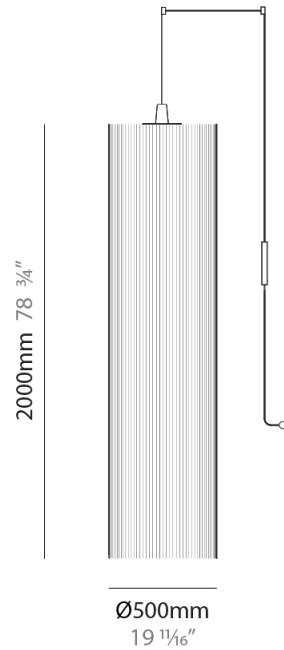

PROJECT	_____
TYPE	_____
SPECIFIER	_____
QUANTITY	_____
DATE	_____

SWING SUSPENSION

D51006- _____ - _____
base number   Finish Options   Finish Options

1. To build a product code in our configurator select the specify button on the base model # product page
2. To build a manual product code on this datasheet choose from the options listed below in blue font and add the suffix to the base model #

GENERAL

Series: Swing
Brand: Fambuena
Division: Design
Mounting Type: Suspension
Mounting Location: Ceiling
Subcategory: Pendant

PHYSICAL

Shape: Cylinder
Diameter (mm): 500
Diameter (in): 19 3/4
Height (mm): 2000
Height (in): 78 3/4
Light Distribution: Direct
Diffuser: Cotton Strand Shade
Fixture Finish: [WHI](#) / [BLK](#) / [RED](#) / [GRN](#) / [CRE](#) / [RUS](#) / [VIO](#) / [LIL](#)
Fixture Material: Cotton / Metal
Cable Details: Max. Cable Length 8500mm / 335"

ELECTRICAL

Number of Lamps: 1
Lamp Type: LED Retrofit
Bulb Included: Bulb Not Included
Max. Wattage Per Lamp (W): 7
Lamp Base: E26
Input Voltage (V): 120
Upon Request: 277Vac / GU24

LED

OPTICAL

RATINGS AND CERTIFICATIONS

Certified By: Certified for North American Standards
IP rating: IP20