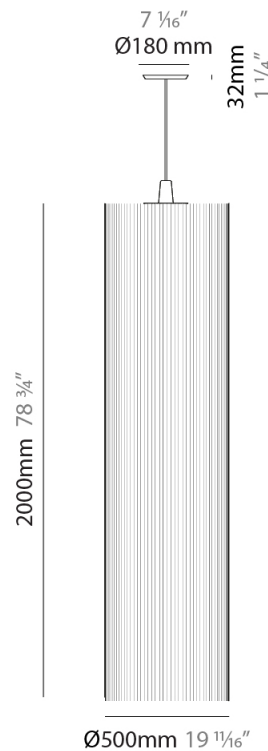

SWING SUSPENSION

D51010-

base number   Finish Options   -   Finish Options

1. To build a product code in our configurator select the specify button on the base model # product page
2. To build a manual product code on this datasheet choose from the options listed below in blue font and add the suffix to the base model #

GENERAL

Series: Swing
Partner: Fambuena
Division: Design
Installation: Suspension
Product Type: Pendant
Mounting Location: Ceiling
Light Distribution: Direct

PHYSICAL

Shape: Cylinder
Diameter (mm): 500
Diameter (in): 19 ¹¹/₁₆
Height (mm): 2000
Height (in): 78 ³/₄
Diffuser: Cotton Strand Shade
Fixture Finish: WHI / BLK / RED / GRN / CRE / RUS / VIO / LIL
Holder Finish: CHR/WHI
Fixture Material: Cotton / Metal
Primary Material: Fabric
Cable Details: Cable Length 2000mm / 79"

ELECTRICAL

Number of Lamps: 1
Lamp Type: LED Retrofit
Bulb Included: Bulb Not Included
Max. Wattage Per Lamp (W): 7
Lamp Base: E26
Input Voltage (V): 120
Upon Request: 277Vac / GU24

LED

OPTICAL

RATINGS AND CERTIFICATIONS

Certified By: Certified for North American Standards
IP rating: IP20

PROJECT
TYPE
SPECIFIER
QUANTITY
DATE