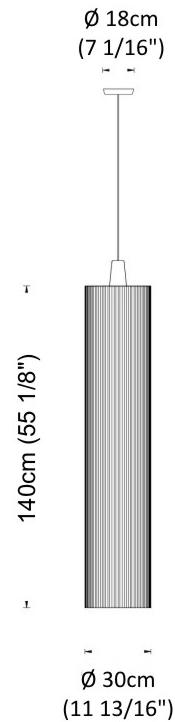

PROJECT
TYPE
SPECIFIER
QUANTITY
DATE

SWING SUSPENSION

D51008- : D51008-CHR-GRN

base number

1. To build a product code in our configurator select the specify button on the base model # product page
2. To build a manual product code on this datasheet choose from the options listed below in blue font and add the suffix to the base model #

GENERAL

Series: Swing
Partner: Fambuena
Division: Design
Installation: Suspension
Product Type: Pendant
Mounting Location: Ceiling
Light Distribution: Direct

PHYSICAL

Shape: Cylinder
Diameter (mm): 300
Diameter (in): 11 ¹³/₁₆
Height (mm): 1400
Height (in): 55 ¹/₈
Fixture Material: Cotton / Metal
Primary Material: Fabric
Cable Details: Cable Length 200cm / 79"

ELECTRICAL

Lamp Type: LED Retrofit
Total Output Wattage (W): 20
Driver Included: No

LED

OPTICAL

RATINGS AND CERTIFICATIONS

Certified By: CSA Certified to UL and CSA Standards