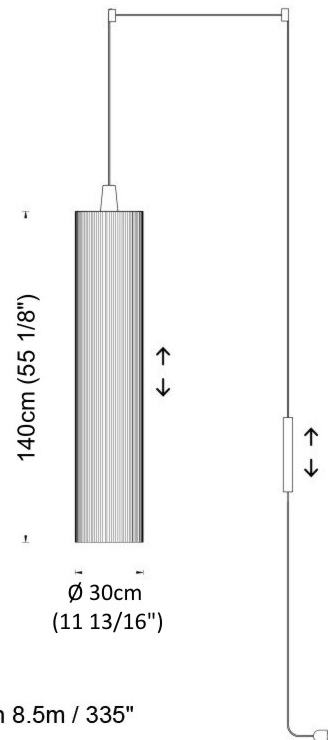

PROJECT	_____
TYPE	_____
SPECIFIER	_____
QUANTITY	_____
DATE	_____

SWING SUSPENSION

D51004- : D51004-BLK

base number

1. To build a product code in our configurator select the specify button on the base model # product page
2. To build a manual product code on this datasheet choose from the options listed below in blue font and add the suffix to the base model #

GENERAL

Series: Swing
Partner: Fambuena
Division: Design
Installation: Suspension
Product Type: Pendant
Mounting Location: Ceiling
Light Distribution: Direct

PHYSICAL

Shape: Cylinder
Diameter (mm): 300
Diameter (in): 11 ¹³/₁₆
Height (mm): 1400
Height (in): 55 ¹/₈
Diffuser: Black Cotton Threads
Fixture Finish: Chrome
Fixture Material: Cotton / Metal
Primary Material: Fabric
Cable Details: Max. Cable Length 8.5m / 335"

ELECTRICAL

Lamp Type: LED Retrofit
Total Output Wattage (W): 20
Driver Included: No

LED

OPTICAL

RATINGS AND CERTIFICATIONS

Certified By: CSA Certified to UL and CSA Standards