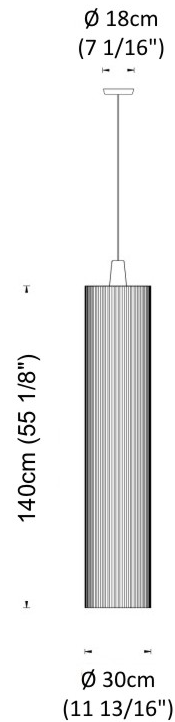

PROJECT	_____
TYPE	_____
SPECIFIER	_____
QUANTITY	_____
DATE	_____

SWING SUSPENSION

D51008- : D51008-CHR-BLK

base number

1. To build a product code in our configurator select the specify button on the base model # product page
2. To build a manual product code on this datasheet choose from the options listed below in blue font and add the suffix to the base model #

GENERAL

Series: Swing
Partner: Fambuena
Division: Design
Installation: Suspension
Product Type: Pendant
Mounting Location: Ceiling
Light Distribution: Direct

PHYSICAL

Shape: Cylinder
Diameter (mm): 300
Diameter (in): 11 ¹³/₁₆
Height (mm): 1400
Height (in): 55 ¹/₈
Fixture Material: Cotton / Metal
Primary Material: Fabric
Cable Details: Cable Length 200cm / 79"

ELECTRICAL

Lamp Type: LED Retrofit
Total Output Wattage (W): 20
Driver Included: No

LED

OPTICAL

RATINGS AND CERTIFICATIONS

Certified By: CSA Certified to UL and CSA Standards

Cable Length 200cm / 79"