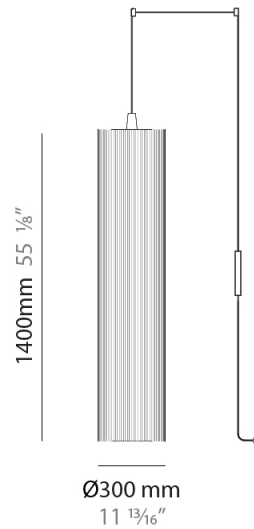

SWING SUSPENSION

D51004- _____ - _____

base number   Finish Options   Finish Options

1. To build a product code in our configurator select the specify button on the base model # product page
2. To build a manual product code on this datasheet choose from the options listed below in blue font and add the suffix to the base model #

GENERAL

Series: Swing
Partner: Fambuena
Division: Design
Installation: Suspension
Product Type: Pendant
Mounting Location: Ceiling
Light Distribution: Direct

PHYSICAL

Shape: Cylinder
Diameter (mm): 300
Diameter (in): 11 ¹³/₁₆
Height (mm): 1400
Height (in): 55 ¹/₈
Diffuser: Cotton Strand Shade
Fixture Finish: WHI / BLK / RED / GRN / CRE / RUS / VIO / LIL
Holder Finish: Chrome
Fixture Material: Cotton / Metal
Primary Material: Fabric
Cable Details: Max. Cable Length 8500mm / 335"

ELECTRICAL

Number of Lamps: 1
Lamp Type: LED Retrofit
Bulb Included: Bulb Not Included
Max. Wattage Per Lamp (W): 7
Lamp Base: E26
Input Voltage (V): 120
Upon Request: 277Vac / GU24

LED

OPTICAL

RATINGS AND CERTIFICATIONS

Certified By: Certified for North American Standards
IP rating: IP20

PROJECT
TYPE
SPECIFIER
QUANTITY
DATE