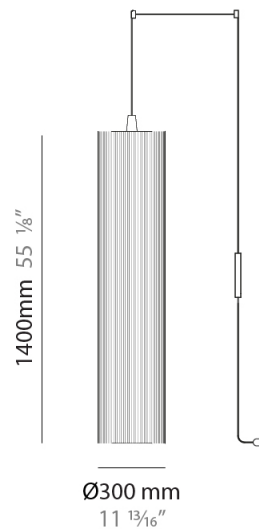

PROJECT
TYPE
SPECIFIER
QUANTITY
DATE

SWING SUSPENSION

D51004- -

base number   Finish Options   Finish Options

1. To build a product code in our configurator select the specify button on the base model # product page
2. To build a manual product code on this datasheet choose from the options listed below in blue font and add the suffix to the base model #

GENERAL

Series: Swing

Brand: Fambuena

Division: Design

Mounting Type: Suspension

Mounting Location: Ceiling

Subcategory: Pendant

PHYSICAL

Shape: Cylinder

Diameter (mm): 300

Diameter (in): 11 ¹³/₁₆

Height (mm): 1400

Height (in): 55 ¹/₈

Light Distribution: Direct

Diffuser: Cotton Strand Shade

Fixture Finish: WHI / BLK / RED / GRN / CRE / RUS / VIO / LIL

Holder Finish: Chrome

Fixture Material: Cotton / Metal

Cable Details: Max. Cable Length 8500mm / 335"

ELECTRICAL

Number of Lamps: 1

Lamp Type: LED Retrofit

Bulb Included: Bulb Not Included

Max. Wattage Per Lamp (W): 7

Lamp Base: E26

Input Voltage (V): 120

Upon Request: 277Vac / GU24

LED

OPTICAL

RATINGS AND CERTIFICATIONS

Certified By: Certified for North American Standards

IP rating: IP20