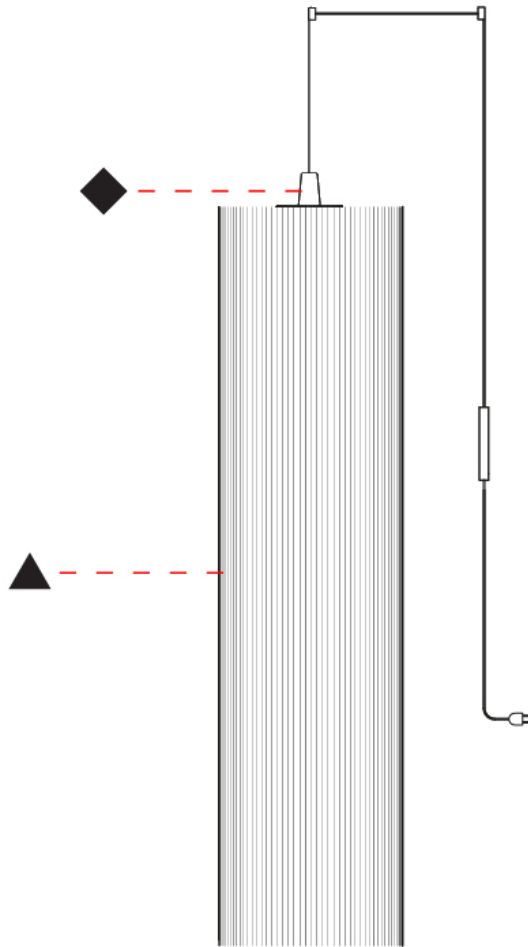

SWING SUSPENSION

D51006-

PROJECT	_____
TYPE	_____
SPECIFIER	_____
QUANTITY	_____
DATE	_____

D