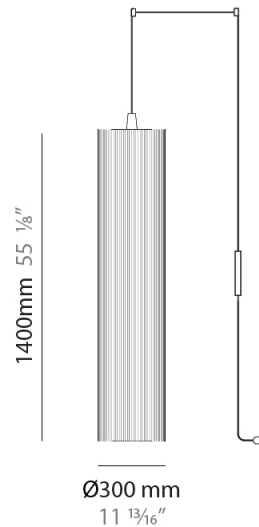

SWING SUSPENSION

D51004- -

base number   Finish Options   Finish Options

1. To build a product code in our configurator select the specify button on the base model # product page
2. To build a manual product code on this datasheet choose from the options listed below in blue font and add the suffix to the base model #

GENERAL

Series: Swing
Brand: Fambuena
Division: Design
Mounting Type: Suspension
Mounting Location: Ceiling
Subcategory: Pendant

PHYSICAL

Shape: Cylinder
Diameter (mm): 300
Diameter (in): 11 ¹³/₁₆
Height (mm): 1400
Height (in): 55 ¹/₈
Light Distribution: Direct
Diffuser: Cotton Strand Shade
Fixture Finish: WHI / BLK / RED / GRN / CRE / RUS / VIO / LIL
Holder Finish: Chrome
Fixture Material: Cotton / Metal
Cable Details: Max. Cable Length 8500mm / 335"

ELECTRICAL

Number of Lamps: 1
Lamp Type: LED Retrofit
Bulb Included: Bulb Not Included
Max. Wattage Per Lamp (W): 7
Lamp Base: E26
Input Voltage (V): 120
Upon Request: 277Vac / GU24

LED

OPTICAL

RATINGS AND CERTIFICATIONS

Certified By: Certified for North American Standards
IP rating: IP20