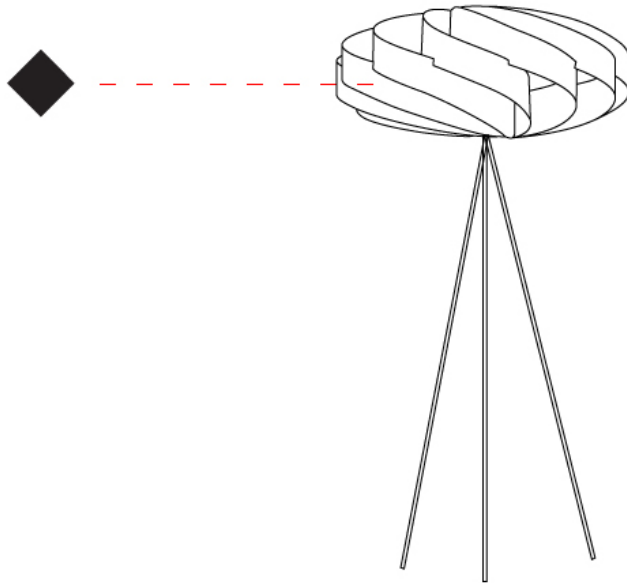

## SWIRL PORTABLE

D64007-

PROJECT

TYPE

SPECIFIER

QUANTITY

DATE