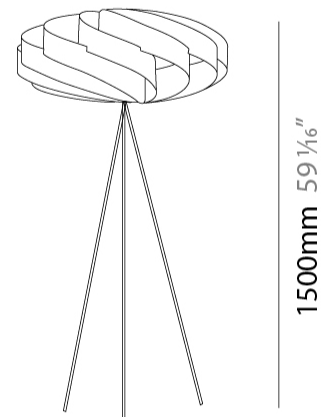

PROJECT
TYPE
SPECIFIER
QUANTITY
DATE

SWIRL PORTABLE

D64007-

base number   Finish
Options

1. To build a product code in our configurator select the specify button on the base model # product page
2. To build a manual product code on this datasheet choose from the options listed below in blue font and add the suffix to the base model #

GENERAL

Series: Swirl
Brand: Linea Zero
Division: Design
Mounting Type: Portable
Mounting Location: Floor
Subcategory: Floor

PHYSICAL

Shape: Round
Diameter (mm): 500
Diameter (in): 19 11/16
Height (mm): 1500
Height (in): 59 1/16
Light Distribution: Omnidirectional
Diffuser: Polilux™ Shade - See Finish Options
Fixture Finish: WHI / BLK / SIL / NGD / COP / PKM
Fixture Material: Polilux™/ Metal holder

ELECTRICAL

Number of Lamps: 1
Lamp Type: LED Retrofit
Bulb Included: Bulb Not Included
Max. Wattage Per Lamp (W): 7
Lamp Base: E26
Input Voltage (V): 120
Upon Request: 277Vac / GU24

LED

OPTICAL

RATINGS AND CERTIFICATIONS

Certified By: Certified for North American Standards
IP rating: IP20