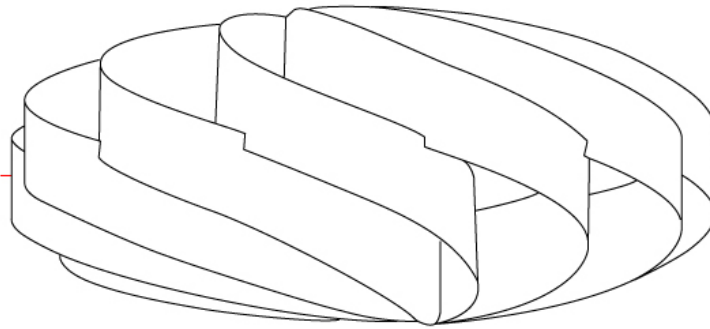

SWIRL SURFACE

D62010-

PROJECT

TYPE

SPECIFIER

QUANTITY

DATE