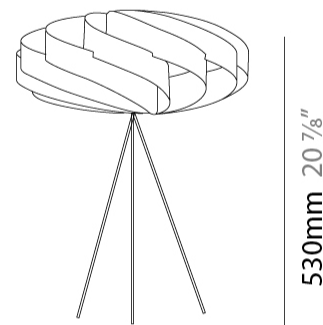

PROJECT _____
TYPE _____
SPECIFIER _____
QUANTITY _____
DATE _____

SWIRL PORTABLE

D64005-

base number   Finish
Options

1. To build a product code in our configurator select the specify button on the base model # product page
2. To build a manual product code on this datasheet choose from the options listed below in blue font and add the suffix to the base model #

GENERAL

Series: Swirl
Brand: Linea Zero
Division: Design
Mounting Type: Portable
Mounting Location: Table
Subcategory: Table

PHYSICAL

Shape: Round
Diameter (mm): 400
Diameter (in): 15 3/4
Height (mm): 530
Height (in): 20 7/8
Light Distribution: Omnidirectional
Diffuser: Polilux™ Shade - See Finish Options
Fixture Finish: WHI / BLK / SIL / NGD / COP / PKM
Fixture Material: Polilux™/ Metal holder

ELECTRICAL

Number of Lamps: 1
Lamp Type: LED Retrofit
Bulb Included: Bulb Not Included
Max. Wattage Per Lamp (W): 7
Lamp Base: E26
Input Voltage (V): 120
Upon Request: 277Vac / GU24

LED

OPTICAL

RATINGS AND CERTIFICATIONS

Certified By: Certified for North American Standards
IP rating: IP20