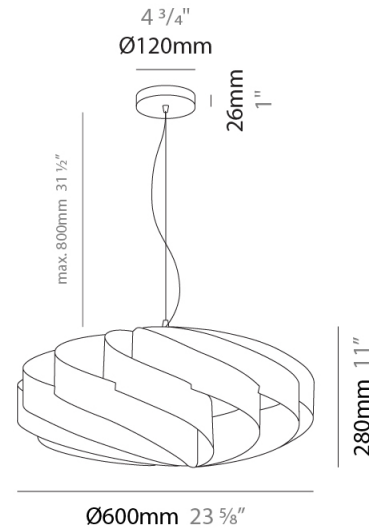

PROJECT	_____
TYPE	_____
SPECIFIER	_____
QUANTITY	_____
DATE	_____

SWIRL SUSPENSION

D61011-

base number   Finish
Options

1. To build a product code in our configurator select the specify button on the base model # product page
2. To build a manual product code on this datasheet choose from the options listed below in blue font and add the suffix to the base model #

GENERAL

Series: Swirl _____
Partner: Linea Zero _____
Division: Design _____
Installation: Suspension _____
Product Type: Pendant _____
Mounting Location: Ceiling _____

PHYSICAL

Shape: Round _____
Diameter (mm): 600 _____
Diameter (in): 23 ⁵/₈ _____
Height (mm): 280 _____
Height (in): 11 _____
Max. Overall Height (mm): 1080 _____
Max. Overall Height (in): 42 ¹/₂ _____
Diffuser: Polilux™ Shade - See Finish Options _____
Fixture Finish: WHI / BLK / SIL / NGD / COP / PKM _____
Fixture Material: Polilux™/ Metal holder _____
Primary Material: Non-Static Polilux _____

ELECTRICAL

Number of Lamps: 1 _____
Lamp Type: LED Retrofit _____
Bulb Included: Bulb Not Included _____
Max. Wattage Per Lamp (W): 7 _____
Lamp Base: E26 _____
Input Voltage (V): 120 _____
Lamp Voltage (V): 120 _____
Upon Request: 277Vac / GU24 _____

LED

OPTICAL

RATINGS AND CERTIFICATIONS

Certified By: Certified for North American Standards _____
IP rating: IP20 _____