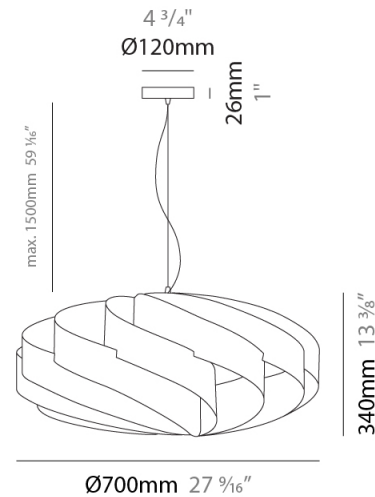

PROJECT	
TYPE	
SPECIFIER	
QUANTITY	
DATE	

SWIRL SUSPENSION

D61012-

base number   Finish
Options

1. To build a product code in our configurator select the specify button on the base model # product page
2. To build a manual product code on this datasheet choose from the options listed below in blue font and add the suffix to the base model #

GENERAL

Series: Swirl
Partner: Linea Zero
Division: Design
Installation: Suspension
Product Type: Pendant
Mounting Location: Ceiling

PHYSICAL

Shape: Round
Diameter (mm): 700
Diameter (in): 27 ⁹/₁₆
Height (mm): 340
Height (in): 13 ³/₈
Max. Overall Height (mm): 1840
Max. Overall Height (in): 72 ⁷/₁₆
Diffuser: Polilux™ Shade - See Finish Options
Fixture Finish: WHI / BLK / SIL / NGD / COP / PKM
Fixture Material: Polilux™/ Metal holder
Primary Material: Non-Static Polilux

ELECTRICAL

Number of Lamps: 3
Lamp Type: LED Retrofit
Bulb Included: Bulb Not Included
Max. Wattage Per Lamp (W): 7
Lamp Base: E26
Input Voltage (V): 120
Upon Request: 277Vac / GU24

LED

OPTICAL

RATINGS AND CERTIFICATIONS

Certified By: Certified for North American Standards
IP rating: IP20