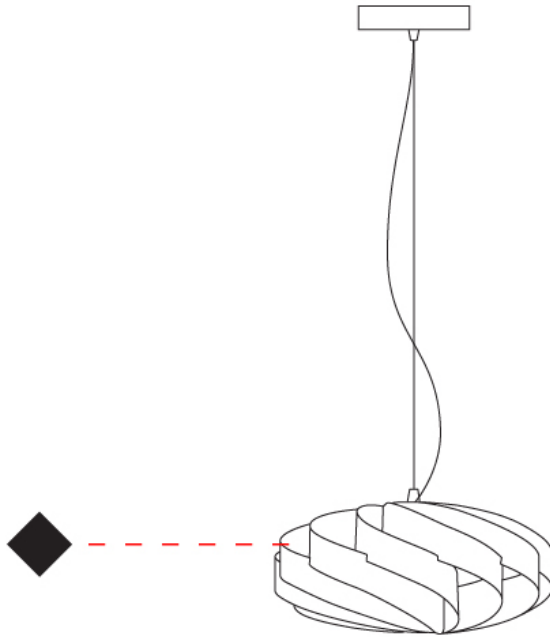

SWIRL SUSPENSION

D61008- : D61008-SIL

PROJECT

TYPE

SPECIFIER

QUANTITY

DATE

D