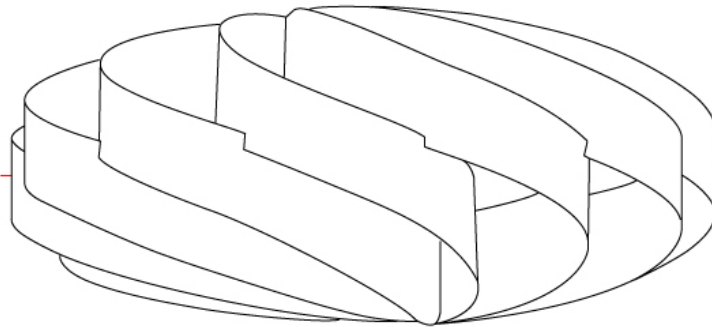

SWIRL SURFACE

D62006- : D62006-WHI

PROJECT _____

TYPE _____

SPECIFIER _____

QUANTITY _____

DATE _____