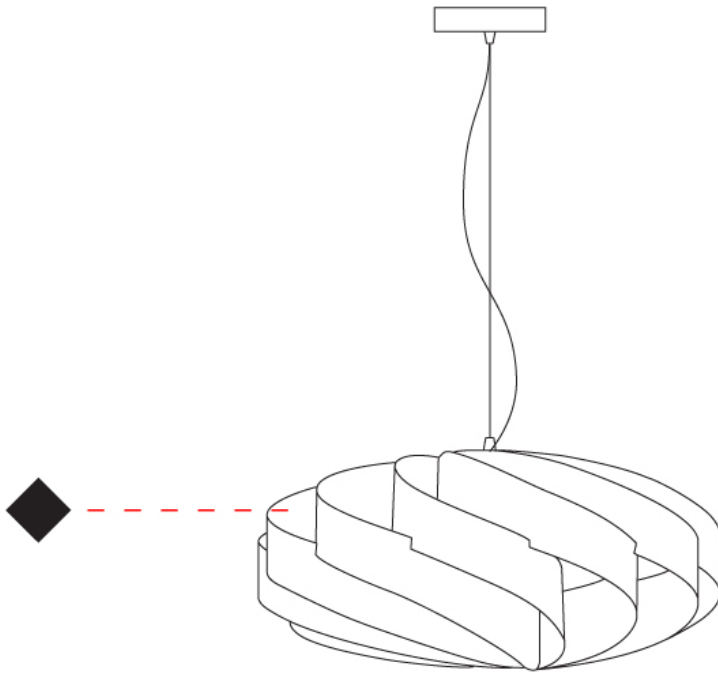

SWIRL SUSPENSION

D61010- : D61010-WHI

PROJECT

TYPE

SPECIFIER

QUANTITY

DATE

D