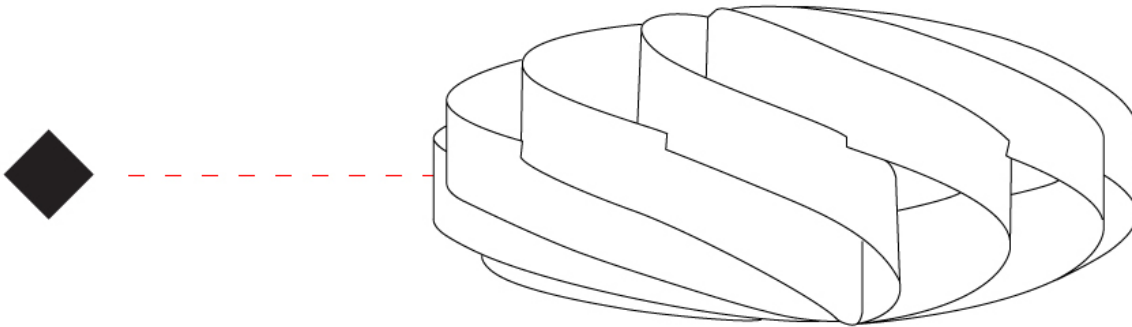

SWIRL SURFACE

D62009-

PROJECT _____

TYPE _____

SPECIFIER _____

QUANTITY _____

DATE _____