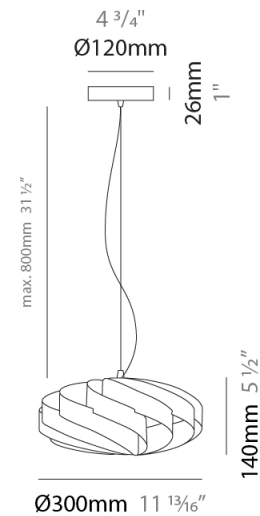

PROJECT	
TYPE	
SPECIFIER	
QUANTITY	
DATE	

SWIRL SUSPENSION

D61008- : D61008-SIL

base number

1. To build a product code in our configurator select the specify button on the base model # product page
2. To build a manual product code on this datasheet choose from the options listed below in blue font and add the suffix to the base model #

GENERAL

Series: Swirl
Partner: Linea Zero
Division: Design
Installation: Suspension
Product Type: Pendant
Mounting Location: Ceiling

PHYSICAL

Shape: Round
Diameter (mm): 300
Diameter (in): 11 ¹³/₁₆
Height (mm): 140
Height (in): 5 ¹/₂
Max. Overall Height (mm): 940
Max. Overall Height (in): 37
Weight (kg): 1.8
Weight (lbs): 3.999
Diffuser: Silver Polilux™ Shade
Fixture Material: Polilux™/ Metal holder
Primary Material: Non-Static Polilux

ELECTRICAL

Number of Lamps: 1
Lamp Type: LED Retrofit
Bulb Included: Bulb Not Included
Total Output Wattage (W): 3
Max. Wattage Per Lamp (W): 3
Lamp Base: E12
Input Voltage (V): 120

LED

OPTICAL

RATINGS AND CERTIFICATIONS

Certified By: CSA Certified to UL and CSA Standards
IP rating: IP20