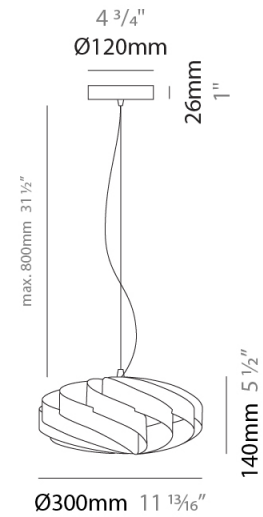

SWIRL SUSPENSION

D61008-

base number   Finish
Options

1. To build a product code in our configurator select the specify button on the base model # product page
2. To build a manual product code on this datasheet choose from the options listed below in blue font and add the suffix to the base model #

GENERAL

Series: Swirl
Partner: Linea Zero
Division: Design
Installation: Suspension
Product Type: Pendant
Mounting Location: Ceiling

PHYSICAL

Shape: Round
Diameter (mm): 300
Diameter (in): 11 ¹³/₁₆
Height (mm): 140
Height (in): 5 ¹/₂
Max. Overall Height (mm): 940
Max. Overall Height (in): 37
Diffuser: Polilux™ Shade - See Finish Options
[Fixture Finish: WHI / BLK / SIL / NGD / COP / PKM](#)
Fixture Material: Polilux™/ Metal holder
Primary Material: Non-Static Polilux

ELECTRICAL

Number of Lamps: 1
Lamp Type: LED Retrofit
Bulb Included: Bulb Not Included
Max. Wattage Per Lamp (W): 3
Lamp Base: E12
Input Voltage (V): 120

LED

OPTICAL

RATINGS AND CERTIFICATIONS

Certified By: Certified for North American Standards
IP rating: IP20

PROJECT	_____
TYPE	_____
SPECIFIER	_____
QUANTITY	_____
DATE	_____