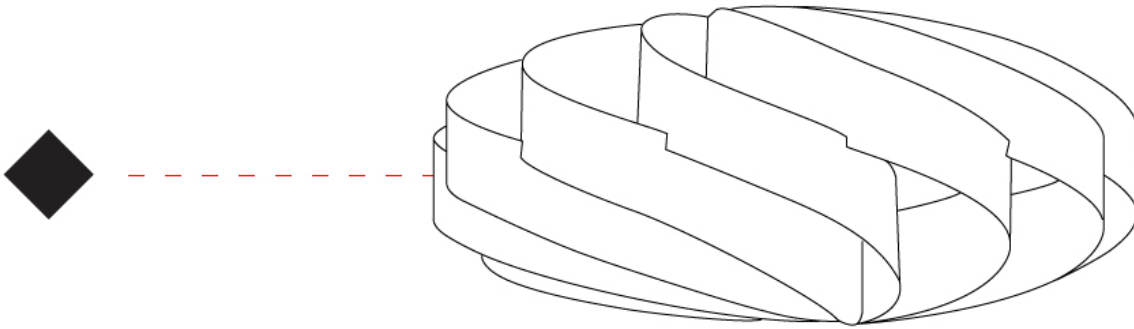

SWIRL PORTABLE

D64004-

PROJECT	_____
TYPE	_____
SPECIFIER	_____
QUANTITY	_____
DATE	_____