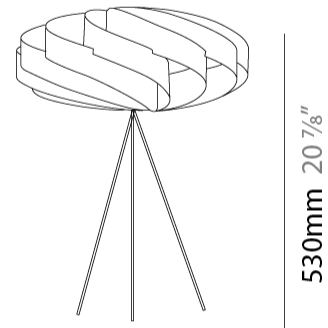

PROJECT
TYPE
SPECIFIER
QUANTITY
DATE

SWIRL PORTABLE

D64005-

base number Finish
Options

1. To build a product code in our configurator select the specify button on the base model # product page
2. To build a manual product code on this datasheet choose from the options listed below in blue font and add the suffix to the base model #

GENERAL

Series: Swirl
Partner: Linea Zero
Division: Design
Installation: Portable
Product Type: Table
Mounting Location: Table

PHYSICAL

Shape: Round
Diameter (mm): 400
Diameter (in): 15 3/4
Height (mm): 530
Height (in): 20 7/8
Diffuser: Polilux™ Shade - See Finish Options
Fixture Finish: WHI / BLK / SIL / NGD / COP / PKM
Fixture Material: Polilux™/ Metal holder
Primary Material: Non-Static Polilux

ELECTRICAL

Number of Lamps: 1
Lamp Type: LED Retrofit
Bulb Included: Bulb Not Included
Max. Wattage Per Lamp (W): 7
Lamp Base: E26
Input Voltage (V): 120
Upon Request: 277Vac / GU24

LED

OPTICAL

RATINGS AND CERTIFICATIONS

Certified By: Certified for North American Standards
IP rating: IP20