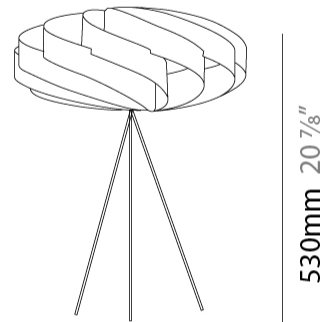

PROJECT _____

TYPE _____

SPECIFIER _____

QUANTITY _____

DATE _____

SWIRL PORTABLE

D64005-

base number _____
Finish _____
Options _____

1. To build a product code in our configurator select the specify button on the base model # product page
2. To build a manual product code on this datasheet choose from the options listed below in blue font and add the suffix to the base model #

GENERAL

Series: Swirl _____

Brand: Linea Zero _____

Division: Design _____

Mounting Type: Portable _____

Mounting Location: Table _____

Subcategory: Table _____

PHYSICAL

Shape: Round _____

Diameter (mm): 400 _____

Diameter (in): 15 ³/₄ _____

Height (mm): 530 _____

Height (in): 20 ⁷/₈ _____

Light Distribution: Omnidirectional _____

Diffuser: Polilux™ Shade - See Finish Options _____

Fixture Finish: WHI / BLK / SIL / NGD / COP / PKM _____

Fixture Material: Polilux™/ Metal holder _____

ELECTRICAL

Number of Lamps: 1 _____

Lamp Type: LED Retrofit _____

Bulb Included: Bulb Not Included _____

Max. Wattage Per Lamp (W): 7 _____

Lamp Base: E26 _____

Input Voltage (V): 120 _____

Upon Request: 277Vac / GU24 _____

LED

OPTICAL

RATINGS AND CERTIFICATIONS

Certified By: Certified for North American Standards _____

IP rating: IP20 _____