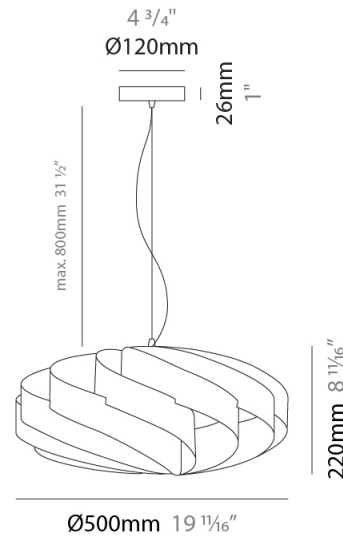

SWIRL SUSPENSION

D61010-

base number   Finish
Options

1. To build a product code in our configurator select the specify button on the base model # product page
2. To build a manual product code on this datasheet choose from the options listed below in blue font and add the suffix to the base model #

GENERAL

Series: Swirl
Partner: Linea Zero
Division: Design
Installation: Suspension
Product Type: Pendant
Mounting Location: Ceiling

PHYSICAL

Shape: Round
Diameter (mm): 500
Diameter (in): 19 11/16
Height (mm): 220
Height (in): 8 11/16
Max. Overall Height (mm): 1020
Max. Overall Height (in): 40 3/16
Diffuser: Polilux™ Shade - See Finish Options
Fixture Finish: WHI / BLK / SIL / NGD / COP / PKM
Fixture Material: Polilux™/ Metal holder
Primary Material: Non-Static Polilux
Cable Details: Cable length 31" - Transparent

ELECTRICAL

Number of Lamps: 1
Lamp Type: LED Retrofit
Bulb Included: Bulb Not Included
Max. Wattage Per Lamp (W): 7
Lamp Base: E26
Input Voltage (V): 120
Upon Request: 277Vac / GU24

LED

OPTICAL

RATINGS AND CERTIFICATIONS

Certified By: Certified for North American Standards
IP rating: IP20

PROJECT	_____
TYPE	_____
SPECIFIER	_____
QUANTITY	_____
DATE	_____