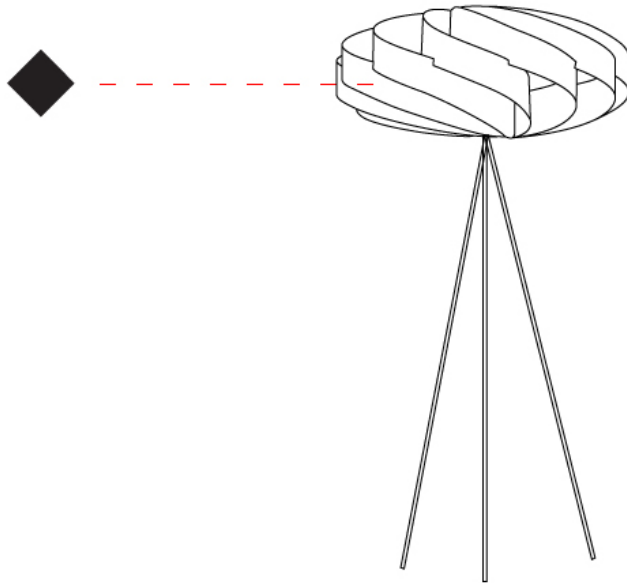

SWIRL PORTABLE

D64007-

PROJECT

TYPE

SPECIFIER

QUANTITY

DATE

D