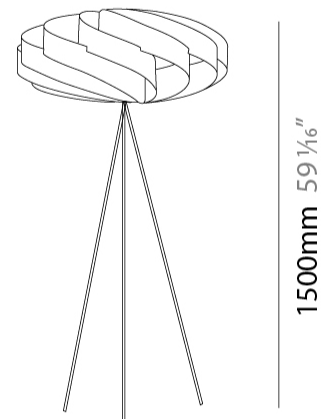

PROJECT
TYPE
SPECIFIER
QUANTITY
DATE

SWIRL PORTABLE

D64007-

base number   Finish
Options

1. To build a product code in our configurator select the specify button on the base model # product page
2. To build a manual product code on this datasheet choose from the options listed below in blue font and add the suffix to the base model #

GENERAL

Series: Swirl
Partner: Linea Zero
Division: Design
Installation: Portable
Product Type: Floor
Mounting Location: Floor

PHYSICAL

Shape: Round
Diameter (mm): 500
Diameter (in): 19 11/16
Height (mm): 1500
Height (in): 59 1/16
Diffuser: Polilux™ Shade - See Finish Options
Fixture Finish: WHI / BLK / SIL / NGD / COP / PKM
Fixture Material: Polilux™/ Metal holder
Primary Material: Non-Static Polilux

ELECTRICAL

Number of Lamps: 1
Lamp Type: LED Retrofit
Bulb Included: Bulb Not Included
Max. Wattage Per Lamp (W): 7
Lamp Base: E26
Input Voltage (V): 120
Upon Request: 277Vac / GU24

LED

OPTICAL

RATINGS AND CERTIFICATIONS

Certified By: Certified for North American Standards
IP rating: IP20