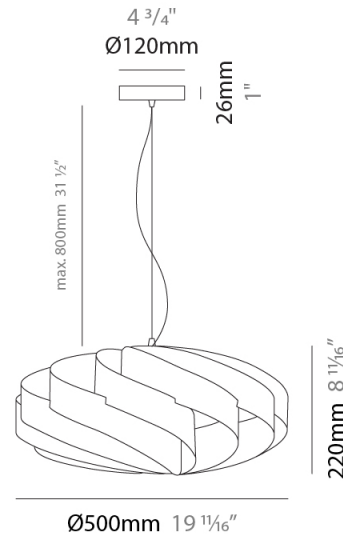

PROJECT	
TYPE	
SPECIFIER	
QUANTITY	
DATE	

SWIRL SUSPENSION

D61010- : D61010-WHI

base number

1. To build a product code in our configurator select the specify button on the base model # product page
2. To build a manual product code on this datasheet choose from the options listed below in blue font and add the suffix to the base model #

GENERAL

Series: Swirl
Partner: Linea Zero
Division: Design
Installation: Suspension
Product Type: Pendant
Mounting Location: Ceiling

PHYSICAL

Shape: Round
Diameter (mm): 500
Diameter (in): 19 11/16
Height (mm): 220
Height (in): 8 11/16
Max. Overall Height (mm): 1020
Max. Overall Height (in): 40 3/16
Weight (kg): 1
Weight (lbs): 2.199
Diffuser: White Polilux® Shade
Fixture Material: Polilux™/ Metal holder
Primary Material: Non-Static Polilux
Cable Details: Cable length 31" - Transparent

ELECTRICAL

Number of Lamps: 1
Lamp Type: LED Retrofit
Bulb Included: Bulb Not Included
Total Output Wattage (W): 7
Max. Wattage Per Lamp (W): 7
Lamp Base: E26
Input Voltage (V): 120

LED

OPTICAL

RATINGS AND CERTIFICATIONS

Certified By: CSA Certified to UL and CSA Standards
IP rating: IP20