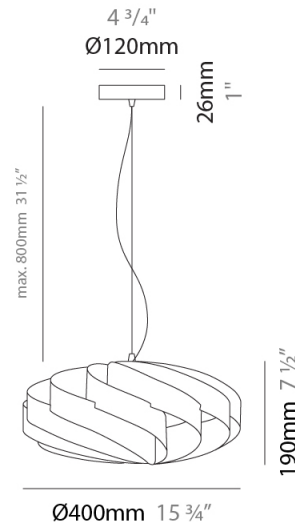

SWIRL SUSPENSION

D61009-

base number   Finish
Options

1. To build a product code in our configurator select the specify button on the base model # product page
2. To build a manual product code on this datasheet choose from the options listed below in blue font and add the suffix to the base model #

GENERAL

Series: Swirl
Partner: Linea Zero
Division: Design
Installation: Suspension
Product Type: Pendant
Mounting Location: Ceiling

PHYSICAL

Shape: Round
Diameter (mm): 400
Diameter (in): 15 3/4
Height (mm): 190
Height (in): 7 1/2
Max. Overall Height (mm): 990
Max. Overall Height (in): 39
Diffuser: Polilux™ Shade - See Finish Options
[Fixture Finish: WHI / BLK / SIL / NGD / COP / PKM](#)
Fixture Material: Polilux™/ Metal holder
Primary Material: Non-Static Polilux

ELECTRICAL

Number of Lamps: 1
Lamp Type: LED Retrofit
Bulb Included: Bulb Not Included
Max. Wattage Per Lamp (W): 7
Lamp Base: E26
Input Voltage (V): 120
Upon Request: 277Vac / GU24

LED

OPTICAL

RATINGS AND CERTIFICATIONS

Certified By: Certified for North American Standards
IP rating: IP20

PROJECT	_____
TYPE	_____
SPECIFIER	_____
QUANTITY	_____
DATE	_____