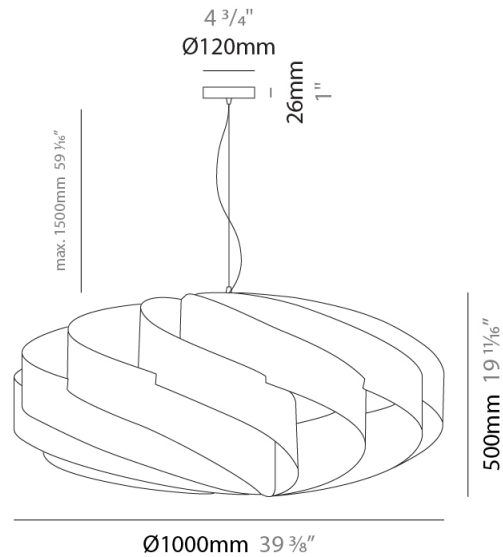

SWIRL SUSPENSION

D61013-

base number   Finish
Options

1. To build a product code in our configurator select the specify button on the base model # product page
2. To build a manual product code on this datasheet choose from the options listed below in blue font and add the suffix to the base model #

GENERAL

Series: Swirl
Partner: Linea Zero
Division: Design
Installation: Suspension
Product Type: Pendant
Mounting Location: Ceiling

PHYSICAL

Shape: Round
Diameter (mm): 1000
Diameter (in): 39 3/8
Height (mm): 500
Height (in): 19 11/16
Max. Overall Height (mm): 2000
Max. Overall Height (in): 78 3/4
Diffuser: Polilux™ Shade - See Finish Options
[Fixture Finish: WHI / BLK / SIL / NGD / COP / PKM](#)
Fixture Material: Polilux™/ Metal holder
Primary Material: Non-Static Polilux

ELECTRICAL

Number of Lamps: 5
Lamp Type: LED Retrofit
Bulb Included: Bulb Not Included
Max. Wattage Per Lamp (W): 7
Lamp Base: E26
Input Voltage (V): 120
Upon Request: 277Vac / GU24

LED

OPTICAL

RATINGS AND CERTIFICATIONS

Certified By: Certified for North American Standards
IP rating: IP20

PROJECT	_____
TYPE	_____
SPECIFIER	_____
QUANTITY	_____
DATE	_____