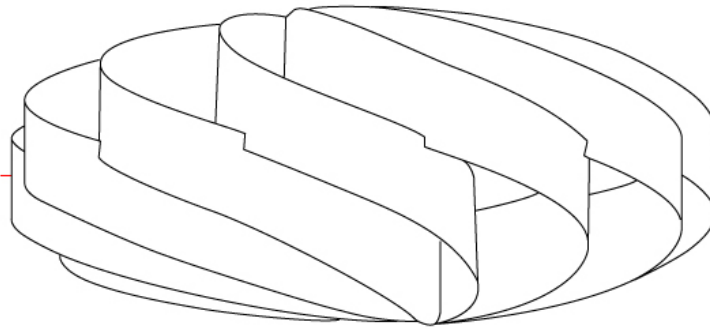

SWIRL SURFACE

D62006-

PROJECT _____

TYPE _____

SPECIFIER _____

QUANTITY _____

DATE _____