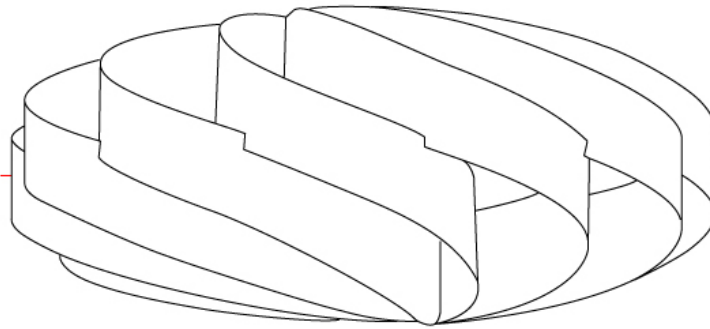

SWIRL SURFACE

D62006- : D62006-WHI

PROJECT _____

TYPE _____

SPECIFIER _____

QUANTITY _____

DATE _____