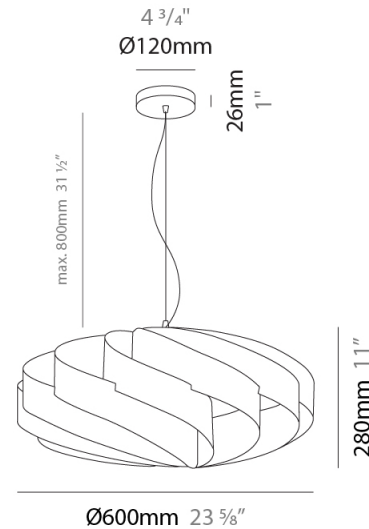

PROJECT	
TYPE	
SPECIFIER	
QUANTITY	
DATE	

SWIRL SUSPENSION

D61011-

base number   Finish
Options

1. To build a product code in our configurator select the specify button on the base model # product page
2. To build a manual product code on this datasheet choose from the options listed below in blue font and add the suffix to the base model #

GENERAL

Series: Swirl
Partner: Linea Zero
Division: Design
Installation: Suspension
Product Type: Pendant
Mounting Location: Ceiling

PHYSICAL

Shape: Round
Diameter (mm): 600
Diameter (in): 23 ⁵/₈
Height (mm): 280
Height (in): 11
Max. Overall Height (mm): 1080
Max. Overall Height (in): 42 ¹/₂
Diffuser: Polilux™ Shade - See Finish Options
Fixture Finish: WHI / BLK / SIL / NGD / COP / PKM
Fixture Material: Polilux™/ Metal holder
Primary Material: Non-Static Polilux

ELECTRICAL

Number of Lamps: 1
Lamp Type: LED Retrofit
Bulb Included: Bulb Not Included
Max. Wattage Per Lamp (W): 7
Lamp Base: E26
Input Voltage (V): 120
Lamp Voltage (V): 120
Upon Request: 277Vac / GU24

LED

OPTICAL

RATINGS AND CERTIFICATIONS

Certified By: Certified for North American Standards
IP rating: IP20