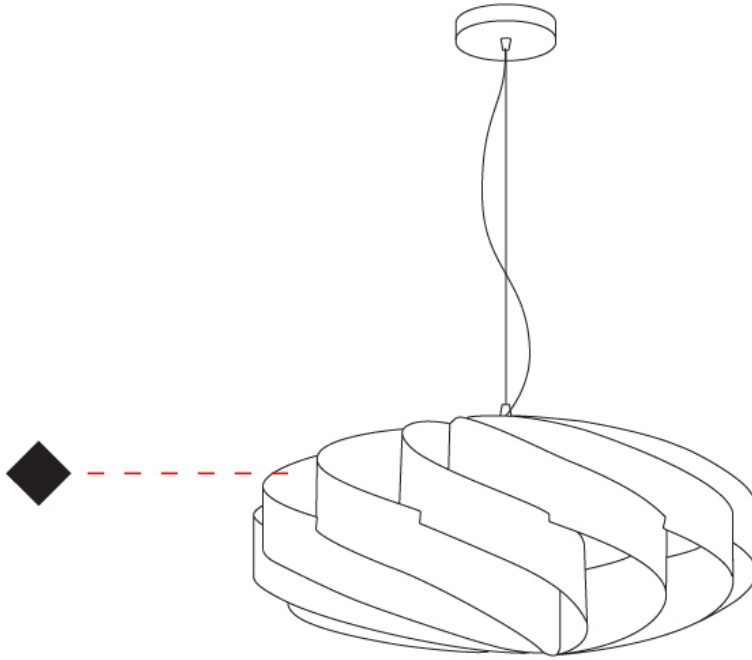

SWIRL SUSPENSION

D61011-

PROJECT	_____
TYPE	_____
SPECIFIER	_____
QUANTITY	_____
DATE	_____