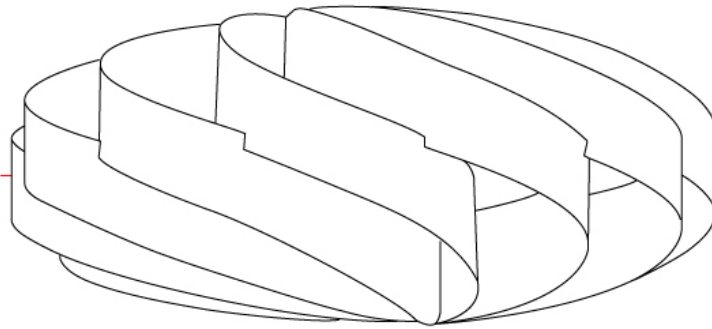

GENERAL

Series: Swirl
Brand: Linea Zero
Division: Design
Mounting Type: Surface
Mounting Location: Ceiling
Subcategory: Ambient

PHYSICAL

Shape: Round
Diameter (mm): 300
Diameter (in): 11 ¹³/₁₆
Height (mm): 140
Height (in): 5 ¹/₂
Light Distribution: Omnidirectional
Diffuser: Polilux™ Shade - See Finish Options
Fixture Finish: WHI / BLK / SIL / NGD / COP / PKM
Fixture Material: Polilux™/ Metal holder

Ø300mm 11 ¹³/₁₆"

SWIRL SURFACE

D62005-

PROJECT

TYPE

SPECIFIER

QUANTITY

DATE

GENERAL

Series: Swirl
Brand: Linea Zero
Division: Design
Mounting Type: Portable
Mounting Location: Table
Subcategory: Table

PHYSICAL

Shape: Round
Diameter (mm): 300
Diameter (in): 11 ¹³/₁₆
Height (mm): 140
Height (in): 5 ¹/₂
Light Distribution: Omnidirectional
Diffuser: Polilux™ Shade - See Finish Options
[Fixture Finish: WHI / BLK / SIL / NGD / COP / PKM](#)
Fixture Material: Polilux™/ Metal holder
Upon Request: Bolt Down