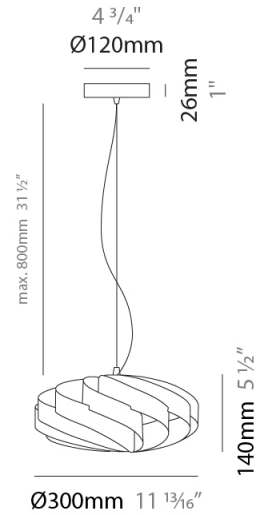

SWIRL SUSPENSION

D61008-

base number   Finish
Options

1. To build a product code in our configurator select the specify button on the base model # product page
2. To build a manual product code on this datasheet choose from the options listed below in blue font and add the suffix to the base model #

GENERAL

Series: Swirl
Brand: Linea Zero
Division: Design
Mounting Type: Suspension
Mounting Location: Ceiling
Subcategory: Pendant

PHYSICAL

Shape: Round
Diameter (mm): 300
Diameter (in): 11 ¹³/₁₆
Height (mm): 140
Height (in): 5 ¹/₂
Max. Overall Height (mm): 940
Max. Overall Height (in): 37
Light Distribution: Omnidirectional
Diffuser: Polilux™ Shade - See Finish Options
Fixture Finish: WHI / BLK / SIL / NGD / COP / PKM
Fixture Material: Polilux™/ Metal holder

ELECTRICAL

Number of Lamps: 1
Lamp Type: LED Retrofit
Bulb Included: Bulb Not Included
Max. Wattage Per Lamp (W): 3
Lamp Base: E12
Input Voltage (V): 120

LED

OPTICAL

RATINGS AND CERTIFICATIONS

Certified By: Certified for North American Standards
IP rating: IP20

PROJECT	_____
TYPE	_____
SPECIFIER	_____
QUANTITY	_____
DATE	_____