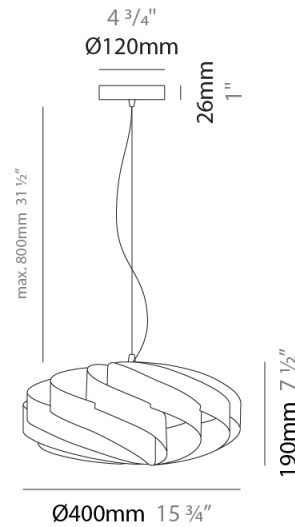

SWIRL SUSPENSION

D61009-

base number   Finish
Options

1. To build a product code in our configurator select the specify button on the base model # product page
2. To build a manual product code on this datasheet choose from the options listed below in blue font and add the suffix to the base model #

GENERAL

Series: Swirl
Partner: Linea Zero
Division: Design
Installation: Suspension
Product Type: Pendant
Mounting Location: Ceiling

PHYSICAL

Shape: Round
Diameter (mm): 400
Diameter (in): 15 ³/₄
Height (mm): 190
Height (in): 7 ¹/₂
Max. Overall Height (mm): 990
Max. Overall Height (in): 39
Diffuser: Polilux™ Shade - See Finish Options
Fixture Finish: WHI / BLK / SIL / NGD / COP / PKM
Fixture Material: Polilux™/ Metal holder
Primary Material: Non-Static Polilux

ELECTRICAL

Number of Lamps: 1
Lamp Type: LED Retrofit
Bulb Included: Bulb Not Included
Max. Wattage Per Lamp (W): 7
Lamp Base: E26
Input Voltage (V): 120
Upon Request: 277Vac / GU24

LED

OPTICAL

RATINGS AND CERTIFICATIONS

Certified By: Certified for North American Standards
IP rating: IP20

PROJECT	_____
TYPE	_____
SPECIFIER	_____
QUANTITY	_____
DATE	_____