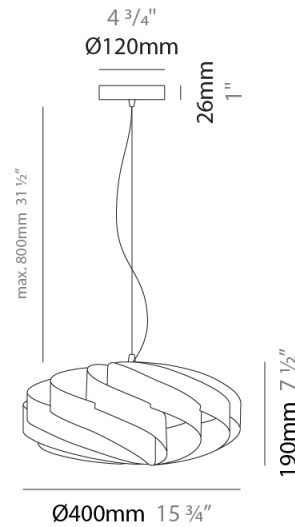

SWIRL SUSPENSION

D61009-

base number   Finish
Options

1. To build a product code in our configurator select the specify button on the base model # product page
2. To build a manual product code on this datasheet choose from the options listed below in blue font and add the suffix to the base model #

GENERAL

Series: Swirl
Partner: Linea Zero
Division: Design
Installation: Suspension
Product Type: Pendant
Mounting Location: Ceiling

PHYSICAL

Shape: Round
Diameter (mm): 400
Diameter (in): 15 3/4
Height (mm): 190
Height (in): 7 1/2
Max. Overall Height (mm): 990
Max. Overall Height (in): 39
Diffuser: Polilux™ Shade - See Finish Options
Fixture Finish: WHI / BLK / SIL / NGD / COP / PKM
Fixture Material: Polilux™/ Metal holder
Primary Material: Non-Static Polilux

ELECTRICAL

Number of Lamps: 1
Lamp Type: LED Retrofit
Bulb Included: Bulb Not Included
Max. Wattage Per Lamp (W): 7
Lamp Base: E26
Input Voltage (V): 120
Upon Request: 277Vac / GU24

LED

OPTICAL

RATINGS AND CERTIFICATIONS

Certified By: Certified for North American Standards
IP rating: IP20

PROJECT	_____
TYPE	_____
SPECIFIER	_____
QUANTITY	_____
DATE	_____