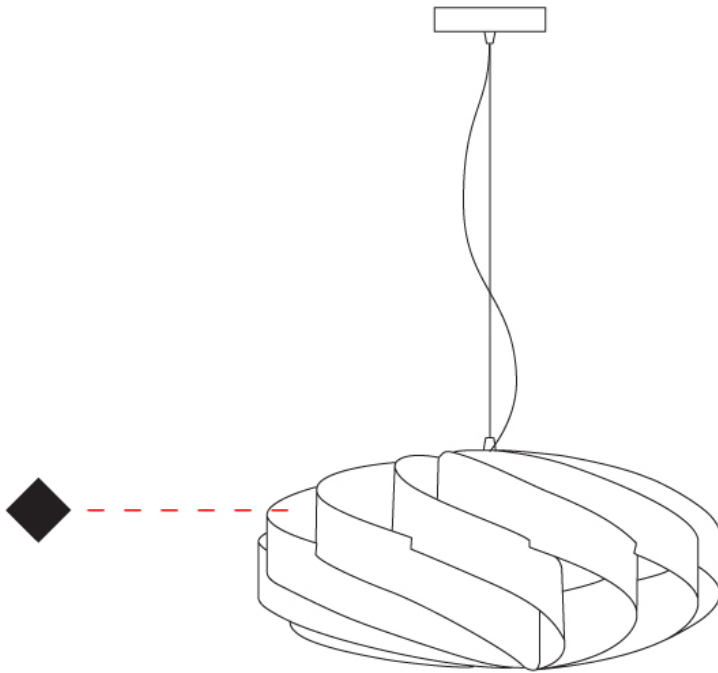

SWIRL SUSPENSION

D61010- : D61010-WHI

PROJECT _____

TYPE _____

SPECIFIER _____

QUANTITY _____

DATE _____