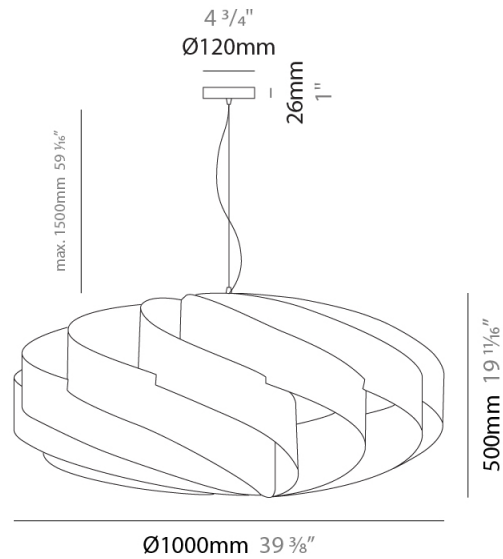

PROJECT	
TYPE	
SPECIFIER	
QUANTITY	
DATE	

SWIRL SUSPENSION

D61013-

base number   Finish
Options

1. To build a product code in our configurator select the specify button on the base model # product page
2. To build a manual product code on this datasheet choose from the options listed below in blue font and add the suffix to the base model #

GENERAL

Series: Swirl
Partner: Linea Zero
Division: Design
Installation: Suspension
Product Type: Pendant
Mounting Location: Ceiling

PHYSICAL

Shape: Round
Diameter (mm): 1000
Diameter (in): 39 ³/₈
Height (mm): 500
Height (in): 19 ¹¹/₁₆
Max. Overall Height (mm): 2000
Max. Overall Height (in): 78 ³/₄
Diffuser: Polilux™ Shade - See Finish Options
Fixture Finish: WHI / BLK / SIL / NGD / COP / PKM
Fixture Material: Polilux™/ Metal holder
Primary Material: Non-Static Polilux

ELECTRICAL

Number of Lamps: 5
Lamp Type: LED Retrofit
Bulb Included: Bulb Not Included
Max. Wattage Per Lamp (W): 7
Lamp Base: E26
Input Voltage (V): 120
Upon Request: 277Vac / GU24

LED

OPTICAL

RATINGS AND CERTIFICATIONS

Certified By: Certified for North American Standards
IP rating: IP20