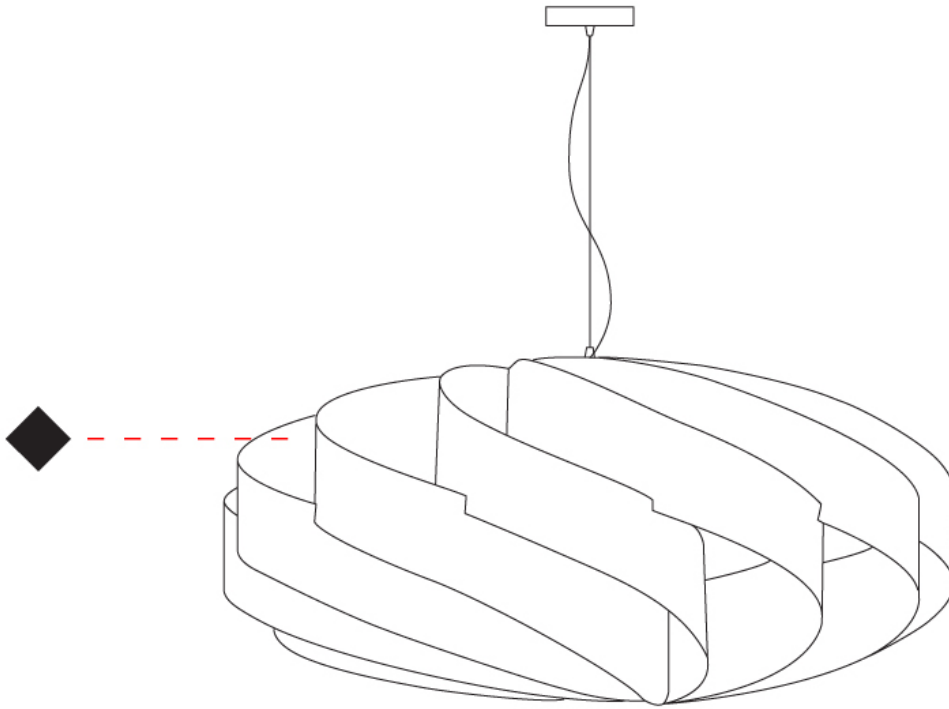

SWIRL SUSPENSION

D61013-

PROJECT _____

TYPE _____

SPECIFIER _____

QUANTITY _____

DATE _____