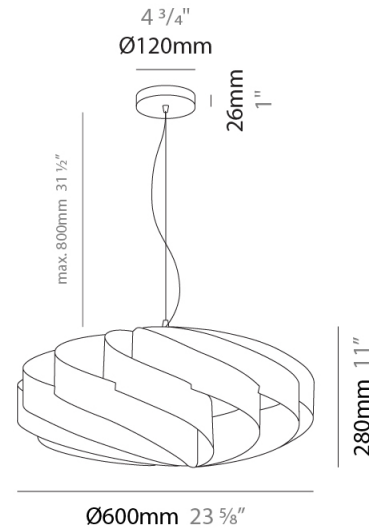

SWIRL SUSPENSION

D61011-

base number   Finish
Options

1. To build a product code in our configurator select the specify button on the base model # product page
2. To build a manual product code on this datasheet choose from the options listed below in blue font and add the suffix to the base model #

GENERAL

Series: Swirl
Partner: Linea Zero
Division: Design
Installation: Suspension
Product Type: Pendant
Mounting Location: Ceiling

PHYSICAL

Shape: Round
Diameter (mm): 600
Diameter (in): 23 5/8
Height (mm): 280
Height (in): 11
Max. Overall Height (mm): 1080
Max. Overall Height (in): 42 1/2
Diffuser: Polilux™ Shade - See Finish Options
[Fixture Finish: WHI / BLK / SIL / NGD / COP / PKM](#)
Fixture Material: Polilux™/ Metal holder
Primary Material: Non-Static Polilux

ELECTRICAL

Number of Lamps: 1
Lamp Type: LED Retrofit
Bulb Included: Bulb Not Included
Max. Wattage Per Lamp (W): 7
Lamp Base: E26
Input Voltage (V): 120
Lamp Voltage (V): 120
Upon Request: 277Vac / GU24

LED

OPTICAL

RATINGS AND CERTIFICATIONS

Certified By: Certified for North American Standards
IP rating: IP20

PROJECT	_____
TYPE	_____
SPECIFIER	_____
QUANTITY	_____
DATE	_____