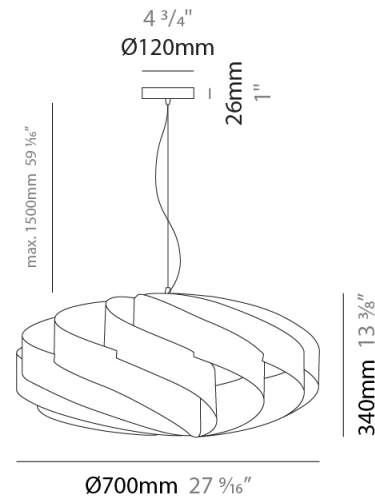

SWIRL SUSPENSION

D61012-

base number   Finish
Options

PROJECT	_____
TYPE	_____
SPECIFIER	_____
QUANTITY	_____
DATE	_____

1. To build a product code in our configurator select the specify button on the base model # product page
2. To build a manual product code on this datasheet choose from the options listed below in blue font and add the suffix to the base model #

GENERAL

Series: Swirl
Partner: Linea Zero
Division: Design
Installation: Suspension
Product Type: Pendant
Mounting Location: Ceiling

PHYSICAL

Shape: Round
Diameter (mm): 700
Diameter (in): 27 ⁹/₁₆
Height (mm): 340
Height (in): 13 ³/₈
Max. Overall Height (mm): 1840
Max. Overall Height (in): 72 ⁷/₁₆
Diffuser: Polilux™ Shade - See Finish Options
Fixture Finish: WHI / BLK / SIL / NGD / COP / PKM
Fixture Material: Polilux™/ Metal holder
Primary Material: Non-Static Polilux

ELECTRICAL

Number of Lamps: 3
Lamp Type: LED Retrofit
Bulb Included: Bulb Not Included
Max. Wattage Per Lamp (W): 7
Lamp Base: E26
Input Voltage (V): 120
Upon Request: 277Vac / GU24

LED

OPTICAL

RATINGS AND CERTIFICATIONS

Certified By: Certified for North American Standards
IP rating: IP20