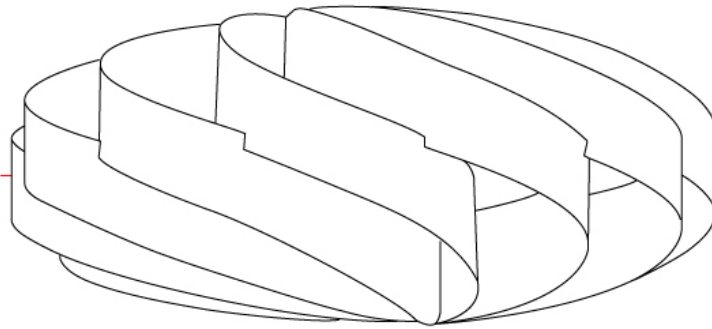

SWIRL SURFACE

D62008-

PROJECT _____

TYPE _____

SPECIFIER _____

QUANTITY _____

DATE _____