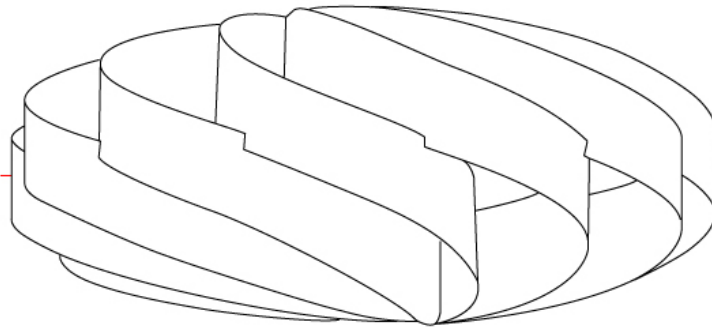

SWIRL SURFACE

D62006-

PROJECT

TYPE

SPECIFIER

QUANTITY

DATE