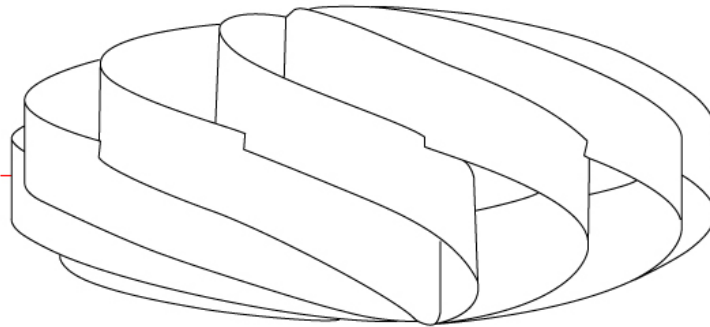

SWIRL PORTABLE

D64002-

PROJECT

TYPE

SPECIFIER

QUANTITY

DATE