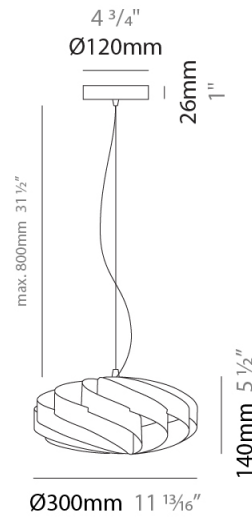

SWIRL SUSPENSION

D61008-

base number   Finish
Options

1. To build a product code in our configurator select the specify button on the base model # product page
2. To build a manual product code on this datasheet choose from the options listed below in blue font and add the suffix to the base model #

GENERAL

Series: Swirl
Brand: Linea Zero
Division: Design
Mounting Type: Suspension
Mounting Location: Ceiling
Subcategory: Pendant

PHYSICAL

Shape: Round
Diameter (mm): 300
Diameter (in): 11 ¹³/₁₆
Height (mm): 140
Height (in): 5 ¹/₂
Max. Overall Height (mm): 940
Max. Overall Height (in): 37
Light Distribution: Omnidirectional
Diffuser: Polilux™ Shade - See Finish Options
Fixture Finish: WHI / BLK / SIL / NGD / COP / PKM
Fixture Material: Polilux™/ Metal holder

ELECTRICAL

Number of Lamps: 1
Lamp Type: LED Retrofit
Bulb Included: Bulb Not Included
Max. Wattage Per Lamp (W): 3
Lamp Base: E12
Input Voltage (V): 120

LED

OPTICAL

RATINGS AND CERTIFICATIONS

Certified By: Certified for North American Standards
IP rating: IP20

PROJECT	_____
TYPE	_____
SPECIFIER	_____
QUANTITY	_____
DATE	_____