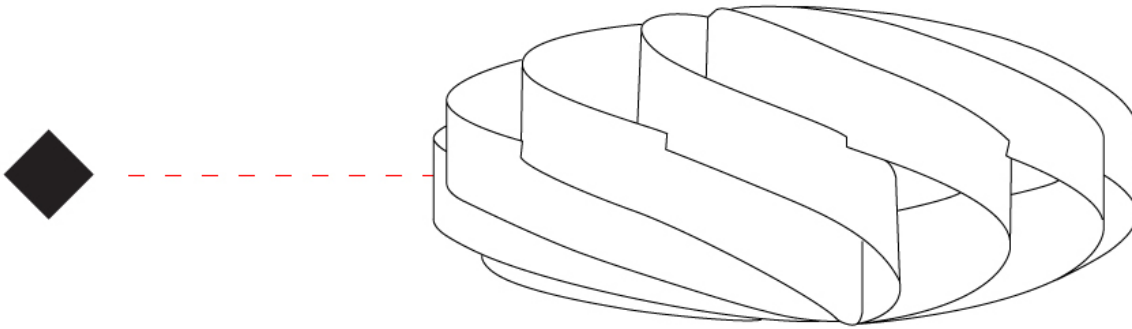

SWIRL PORTABLE

D64004-

PROJECT _____

TYPE _____

SPECIFIER _____

QUANTITY _____

DATE _____