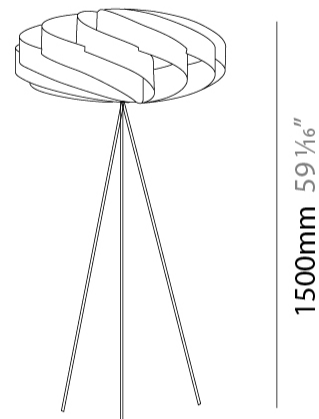

PROJECT	_____
TYPE	_____
SPECIFIER	_____
QUANTITY	_____
DATE	_____

SWIRL PORTABLE

D64007-

base number   Finish
Options

1. To build a product code in our configurator select the specify button on the base model # product page
2. To build a manual product code on this datasheet choose from the options listed below in blue font and add the suffix to the base model #

GENERAL

Series: Swirl
Brand: Linea Zero
Division: Design
Mounting Type: Portable
Mounting Location: Floor
Subcategory: Floor

PHYSICAL

Shape: Round
Diameter (mm): 500
Diameter (in): 19 11/16
Height (mm): 1500
Height (in): 59 1/16
Light Distribution: Omnidirectional
Diffuser: Polilux™ Shade - See Finish Options
Fixture Finish: WHI / BLK / SIL / NGD / COP / PKM
Fixture Material: Polilux™/ Metal holder

ELECTRICAL

Number of Lamps: 1
Lamp Type: LED Retrofit
Bulb Included: Bulb Not Included
Max. Wattage Per Lamp (W): 7
Lamp Base: E26
Input Voltage (V): 120
Upon Request: 277Vac / GU24

LED

OPTICAL

RATINGS AND CERTIFICATIONS

Certified By: Certified for North American Standards
IP rating: IP20