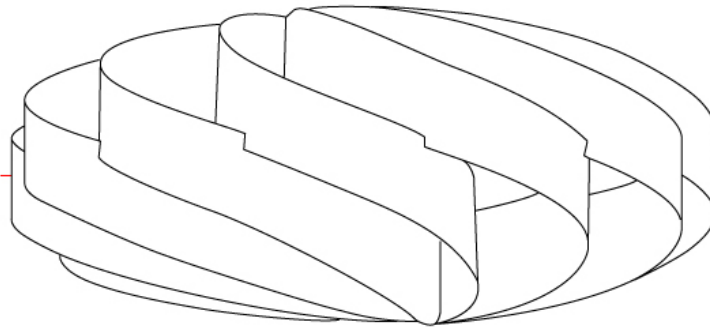

SWIRL SURFACE

D62007-

PROJECT

TYPE

SPECIFIER

QUANTITY

DATE