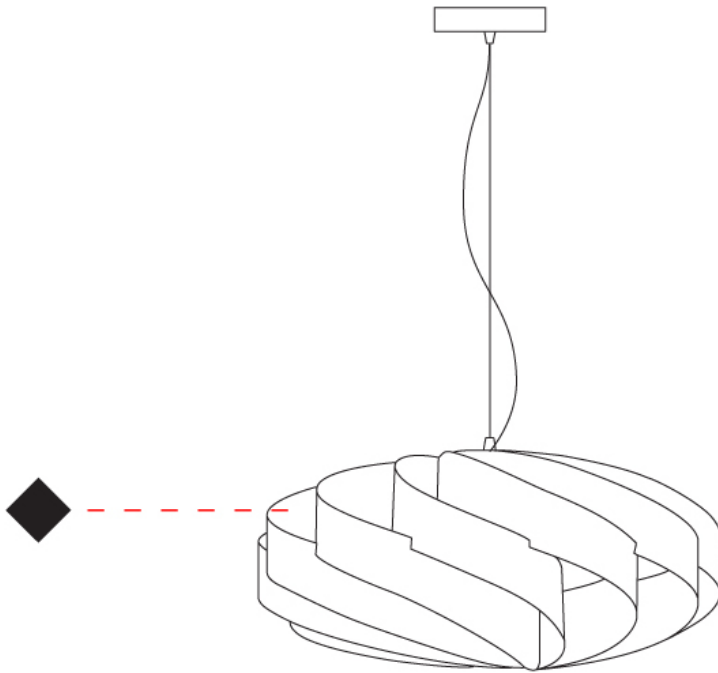

SWIRL SUSPENSION

D61010- : D61010-WHI

PROJECT _____

TYPE _____

SPECIFIER _____

QUANTITY _____

DATE _____

D