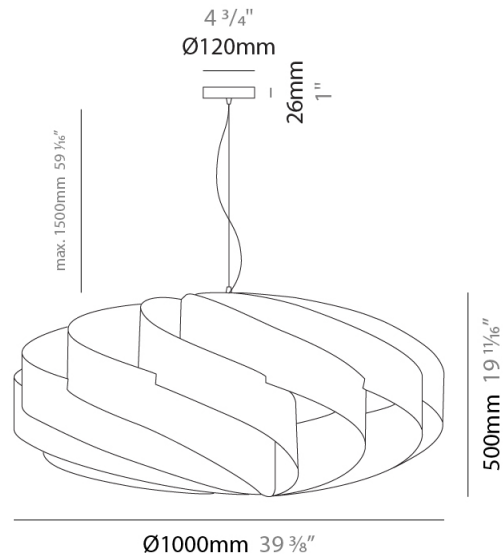

PROJECT	_____
TYPE	_____
SPECIFIER	_____
QUANTITY	_____
DATE	_____

SWIRL SUSPENSION

D61013-

base number   Finish
Options

1. To build a product code in our configurator select the specify button on the base model # product page
2. To build a manual product code on this datasheet choose from the options listed below in blue font and add the suffix to the base model #

GENERAL

Series: Swirl
Partner: Linea Zero
Division: Design
Installation: Suspension
Product Type: Pendant
Mounting Location: Ceiling

PHYSICAL

Shape: Round
Diameter (mm): 1000
Diameter (in): 39 3/8
Height (mm): 500
Height (in): 19 11/16
Max. Overall Height (mm): 2000
Max. Overall Height (in): 78 3/4
Diffuser: Polilux™ Shade - See Finish Options
Fixture Finish: [WHI](#) / [BLK](#) / [SIL](#) / [NGD](#) / [COP](#) / [PKM](#)
Fixture Material: Polilux™/ Metal holder
Primary Material: Non-Static Polilux

ELECTRICAL

Number of Lamps: 5
Lamp Type: LED Retrofit
Bulb Included: Bulb Not Included
Max. Wattage Per Lamp (W): 7
Lamp Base: E26
Input Voltage (V): 120
Upon Request: 277Vac / GU24

LED

OPTICAL

RATINGS AND CERTIFICATIONS

Certified By: Certified for North American Standards
IP rating: IP20