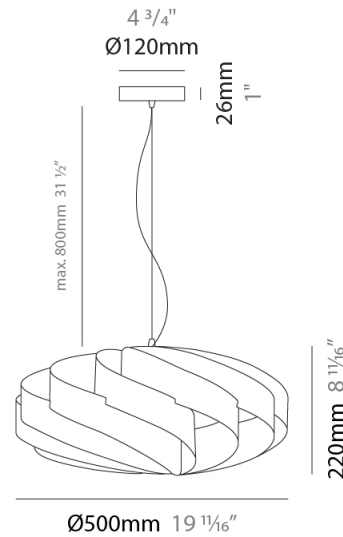

SWIRL SUSPENSION

D61010-

base number Finish
Options

1. To build a product code in our configurator select the specify button on the base model # product page
2. To build a manual product code on this datasheet choose from the options listed below in blue font and add the suffix to the base model #

GENERAL

Series: Swirl
Partner: Linea Zero
Division: Design
Installation: Suspension
Product Type: Pendant
Mounting Location: Ceiling

PHYSICAL

Shape: Round
Diameter (mm): 500
Diameter (in): 19 11/16
Height (mm): 220
Height (in): 8 11/16
Max. Overall Height (mm): 1020
Max. Overall Height (in): 40 3/16
Diffuser: Polilux™ Shade - See Finish Options
Fixture Finish: WHI / BLK / SIL / NGD / COP / PKM
Fixture Material: Polilux™/ Metal holder
Primary Material: Non-Static Polilux
Cable Details: Cable length 31" - Transparent

ELECTRICAL

Number of Lamps: 1
Lamp Type: LED Retrofit
Bulb Included: Bulb Not Included
Max. Wattage Per Lamp (W): 7
Lamp Base: E26
Input Voltage (V): 120
Upon Request: 277Vac / GU24

LED

OPTICAL

RATINGS AND CERTIFICATIONS

Certified By: Certified for North American Standards
IP rating: IP20

PROJECT
TYPE
SPECIFIER
QUANTITY
DATE