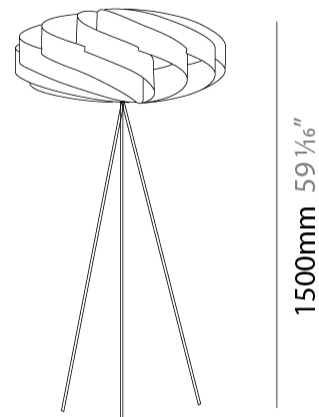

PROJECT
TYPE
SPECIFIER
QUANTITY
DATE

SWIRL PORTABLE

D64007-

base number   Finish
Options

1. To build a product code in our configurator select the specify button on the base model # product page
2. To build a manual product code on this datasheet choose from the options listed below in blue font and add the suffix to the base model #

GENERAL

Series: Swirl
Partner: Linea Zero
Division: Design
Installation: Portable
Product Type: Floor
Mounting Location: Floor

PHYSICAL

Shape: Round
Diameter (mm): 500
Diameter (in): 19 11/16
Height (mm): 1500
Height (in): 59 1/16
Diffuser: Polilux™ Shade - See Finish Options
Fixture Finish: WHI / BLK / SIL / NGD / COP / PKM
Fixture Material: Polilux™/ Metal holder
Primary Material: Non-Static Polilux

ELECTRICAL

Number of Lamps: 1
Lamp Type: LED Retrofit
Bulb Included: Bulb Not Included
Max. Wattage Per Lamp (W): 7
Lamp Base: E26
Input Voltage (V): 120
Upon Request: 277Vac / GU24

LED

OPTICAL

RATINGS AND CERTIFICATIONS

Certified By: Certified for North American Standards
IP rating: IP20