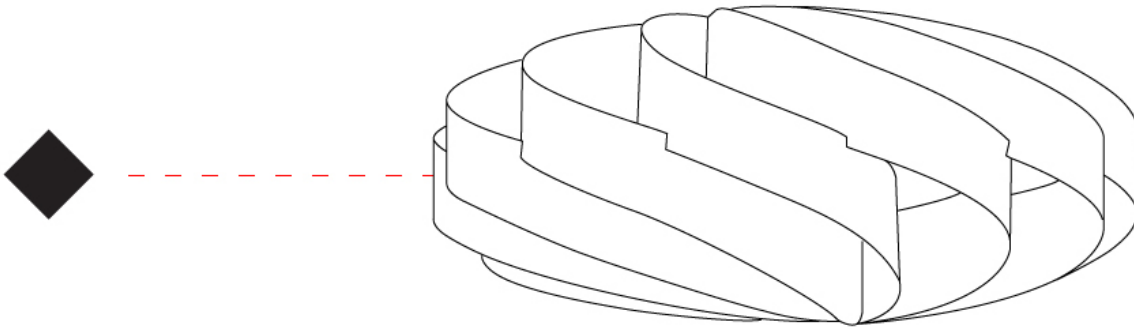

SWIRL SURFACE

D62009-

PROJECT	_____
TYPE	_____
SPECIFIER	_____
QUANTITY	_____
DATE	_____