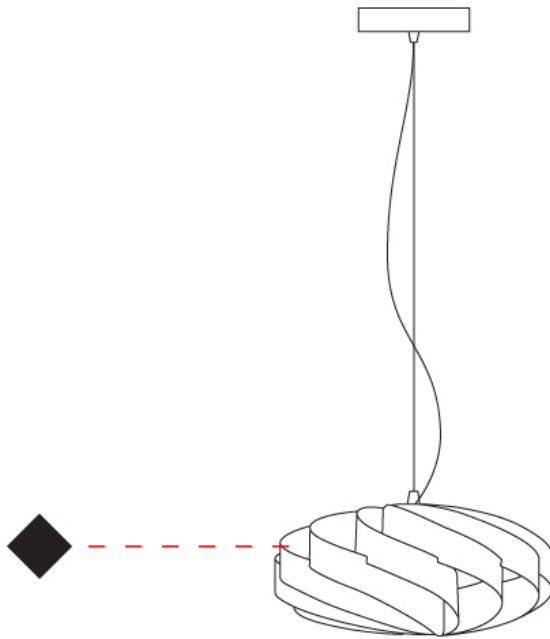

SWIRL SUSPENSION

D61008-

PROJECT _____

TYPE _____

SPECIFIER _____

QUANTITY _____

DATE _____