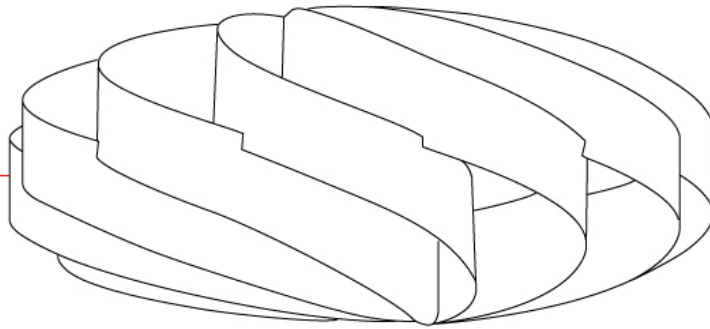

SWIRL SURFACE

D62007-

PROJECT

TYPE

SPECIFIER

QUANTITY

DATE