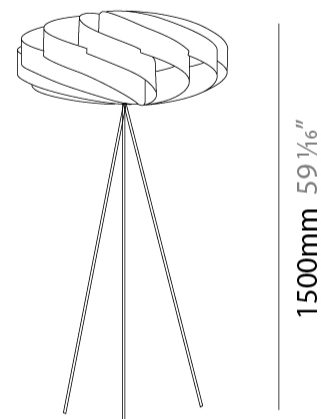

PROJECT	_____
TYPE	_____
SPECIFIER	_____
QUANTITY	_____
DATE	_____

SWIRL PORTABLE

D64007-

base number   Finish
Options

1. To build a product code in our configurator select the specify button on the base model # product page
2. To build a manual product code on this datasheet choose from the options listed below in blue font and add the suffix to the base model #

GENERAL

Series: Swirl
Brand: Linea Zero
Division: Design
Mounting Type: Portable
Mounting Location: Floor
Subcategory: Floor

PHYSICAL

Shape: Round
Diameter (mm): 500
Diameter (in): 19 11/16
Height (mm): 1500
Height (in): 59 1/16
Light Distribution: Omnidirectional
Diffuser: Polilux™ Shade - See Finish Options
Fixture Finish: WHI / BLK / SIL / NGD / COP / PKM
Fixture Material: Polilux™/ Metal holder

ELECTRICAL

Number of Lamps: 1
Lamp Type: LED Retrofit
Bulb Included: Bulb Not Included
Max. Wattage Per Lamp (W): 7
Lamp Base: E26
Input Voltage (V): 120
Upon Request: 277Vac / GU24

LED

OPTICAL

RATINGS AND CERTIFICATIONS

Certified By: Certified for North American Standards
IP rating: IP20