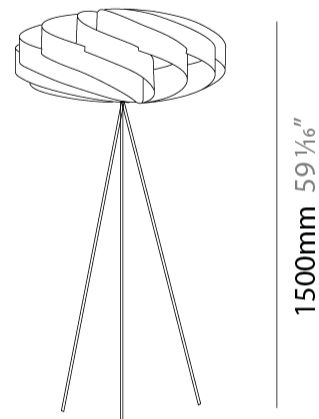

PROJECT	_____
TYPE	_____
SPECIFIER	_____
QUANTITY	_____
DATE	_____

SWIRL PORTABLE

D64007-

base number   Finish
Options

1. To build a product code in our configurator select the specify button on the base model # product page
2. To build a manual product code on this datasheet choose from the options listed below in blue font and add the suffix to the base model #

GENERAL

Series: Swirl
Brand: Linea Zero
Division: Design
Mounting Type: Portable
Mounting Location: Floor
Subcategory: Floor

PHYSICAL

Shape: Round
Diameter (mm): 500
Diameter (in): 19 11/16
Height (mm): 1500
Height (in): 59 1/16
Light Distribution: Omnidirectional
Diffuser: Polilux™ Shade - See Finish Options
[Fixture Finish: WHI / BLK / SIL / NGD / COP / PKM](#)
Fixture Material: Polilux™/ Metal holder

ELECTRICAL

Number of Lamps: 1
Lamp Type: LED Retrofit
Bulb Included: Bulb Not Included
Max. Wattage Per Lamp (W): 7
Lamp Base: E26
Input Voltage (V): 120
Upon Request: 277Vac / GU24

LED

OPTICAL

RATINGS AND CERTIFICATIONS

Certified By: Certified for North American Standards
IP rating: IP20