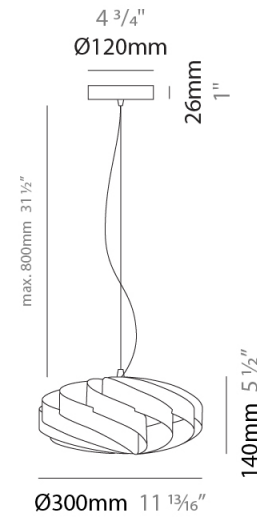

PROJECT	
TYPE	
SPECIFIER	
QUANTITY	
DATE	

SWIRL SUSPENSION

D61008-

base number   Finish
Options

1. To build a product code in our configurator select the specify button on the base model # product page
2. To build a manual product code on this datasheet choose from the options listed below in blue font and add the suffix to the base model #

GENERAL

Series: Swirl
Brand: Linea Zero
Division: Design
Mounting Type: Suspension
Mounting Location: Ceiling
Subcategory: Pendant

PHYSICAL

Shape: Round
Diameter (mm): 300
Diameter (in): 11 ¹³/₁₆
Height (mm): 140
Height (in): 5 ¹/₂
Max. Overall Height (mm): 940
Max. Overall Height (in): 37
Light Distribution: Omnidirectional
Diffuser: Polilux™ Shade - See Finish Options
Fixture Finish: WHI / BLK / SIL / NGD / COP / PKM
Fixture Material: Polilux™/ Metal holder

ELECTRICAL

Number of Lamps: 1
Lamp Type: LED Retrofit
Bulb Included: Bulb Not Included
Max. Wattage Per Lamp (W): 3
Lamp Base: E12
Input Voltage (V): 120

LED

OPTICAL

RATINGS AND CERTIFICATIONS

Certified By: Certified for North American Standards
IP rating: IP20