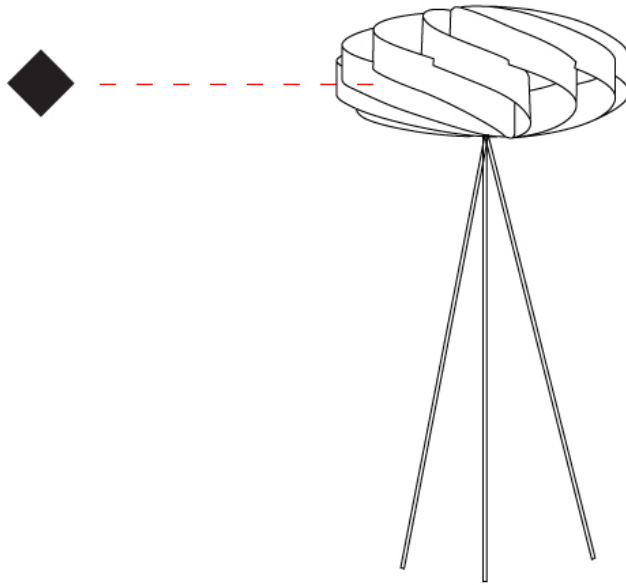

SWIRL PORTABLE

D64007-

PROJECT

TYPE

SPECIFIER

QUANTITY

DATE