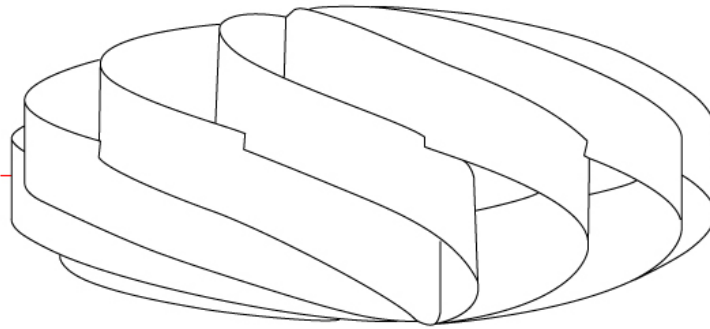

SWIRL PORTABLE

D64004-

PROJECT

TYPE

SPECIFIER

QUANTITY

DATE