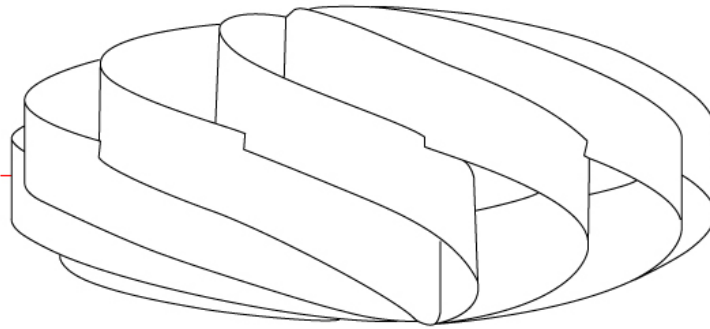

SWIRL SURFACE

D62007-

PROJECT

TYPE

SPECIFIER

QUANTITY

DATE