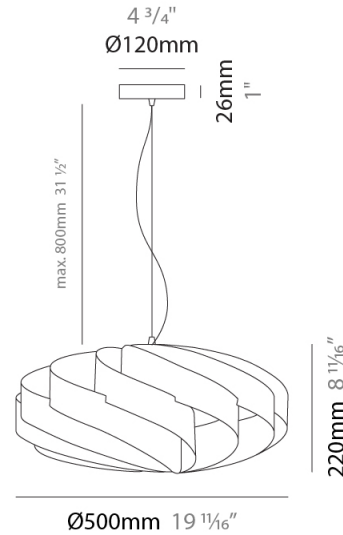

PROJECT	_____
TYPE	_____
SPECIFIER	_____
QUANTITY	_____
DATE	_____

SWIRL SUSPENSION

D61010-

base number   Finish
Options

1. To build a product code in our configurator select the specify button on the base model # product page
2. To build a manual product code on this datasheet choose from the options listed below in blue font and add the suffix to the base model #

GENERAL

Series: Swirl
Brand: Linea Zero
Division: Design
Mounting Type: Suspension
Mounting Location: Ceiling
Subcategory: Pendant

PHYSICAL

Shape: Round
Diameter (mm): 500
Diameter (in): 19 11/16
Height (mm): 220
Height (in): 8 11/16
Max. Overall Height (mm): 1020
Max. Overall Height (in): 40 3/16
Light Distribution: Omnidirectional
Diffuser: Polilux™ Shade - See Finish Options
Fixture Finish: WHI / BLK / SIL / NGD / COP / PKM
Fixture Material: Polilux™/ Metal holder
Cable Details: Cable length 31" - Transparent

ELECTRICAL

Number of Lamps: 1
Lamp Type: LED Retrofit
Bulb Included: Bulb Not Included
Max. Wattage Per Lamp (W): 7
Lamp Base: E26
Input Voltage (V): 120
Upon Request: 277Vac / GU24

LED

OPTICAL

RATINGS AND CERTIFICATIONS

Certified By: Certified for North American Standards
IP rating: IP20