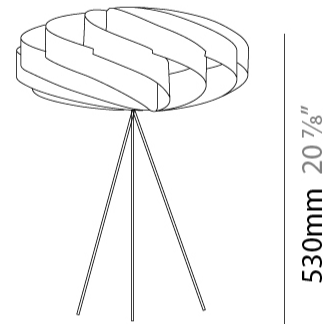

PROJECT _____
TYPE _____
SPECIFIER _____
QUANTITY _____
DATE _____

SWIRL PORTABLE

D64005-

base number _____
Finish _____
Options _____

1. To build a product code in our configurator select the specify button on the base model # product page
2. To build a manual product code on this datasheet choose from the options listed below in blue font and add the suffix to the base model #

GENERAL

Series: Swirl _____
Brand: Linea Zero _____
Division: Design _____
Mounting Type: Portable _____
Mounting Location: Table _____
Subcategory: Table _____

PHYSICAL

Shape: Round _____
Diameter (mm): 400 _____
Diameter (in): 15 ³/₄ _____
Height (mm): 530 _____
Height (in): 20 ⁷/₈ _____
Light Distribution: Omnidirectional _____
Diffuser: Polilux™ Shade - See Finish Options _____
Fixture Finish: WHI / BLK / SIL / NGD / COP / PKM _____
Fixture Material: Polilux™/ Metal holder _____

ELECTRICAL

Number of Lamps: 1 _____
Lamp Type: LED Retrofit _____
Bulb Included: Bulb Not Included _____
Max. Wattage Per Lamp (W): 7 _____
Lamp Base: E26 _____
Input Voltage (V): 120 _____
Upon Request: 277Vac / GU24 _____

LED

OPTICAL

RATINGS AND CERTIFICATIONS

Certified By: Certified for North American Standards _____
IP rating: IP20 _____