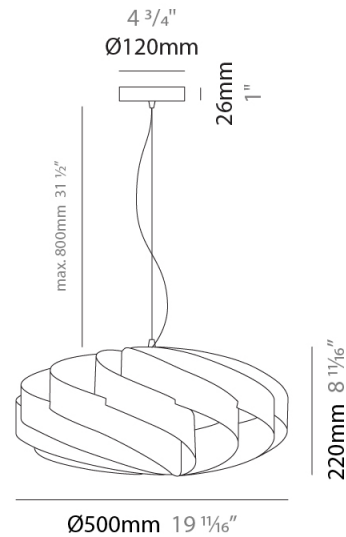

PROJECT	
TYPE	
SPECIFIER	
QUANTITY	
DATE	

SWIRL SUSPENSION

D61010-

base number   Finish
Options

1. To build a product code in our configurator select the specify button on the base model # product page
2. To build a manual product code on this datasheet choose from the options listed below in blue font and add the suffix to the base model #

GENERAL

Series: Swirl
Partner: Linea Zero
Division: Design
Installation: Suspension
Product Type: Pendant
Mounting Location: Ceiling

PHYSICAL

Shape: Round
Diameter (mm): 500
Diameter (in): 19 11/16
Height (mm): 220
Height (in): 8 11/16
Max. Overall Height (mm): 1020
Max. Overall Height (in): 40 3/16
Diffuser: Polilux™ Shade - See Finish Options
Fixture Finish: WHI / BLK / SIL / NGD / COP / PKM
Fixture Material: Polilux™/ Metal holder
Primary Material: Non-Static Polilux
Cable Details: Cable length 31" - Transparent

ELECTRICAL

Number of Lamps: 1
Lamp Type: LED Retrofit
Bulb Included: Bulb Not Included
Max. Wattage Per Lamp (W): 7
Lamp Base: E26
Input Voltage (V): 120
Upon Request: 277Vac / GU24

LED

OPTICAL

RATINGS AND CERTIFICATIONS

Certified By: Certified for North American Standards
IP rating: IP20