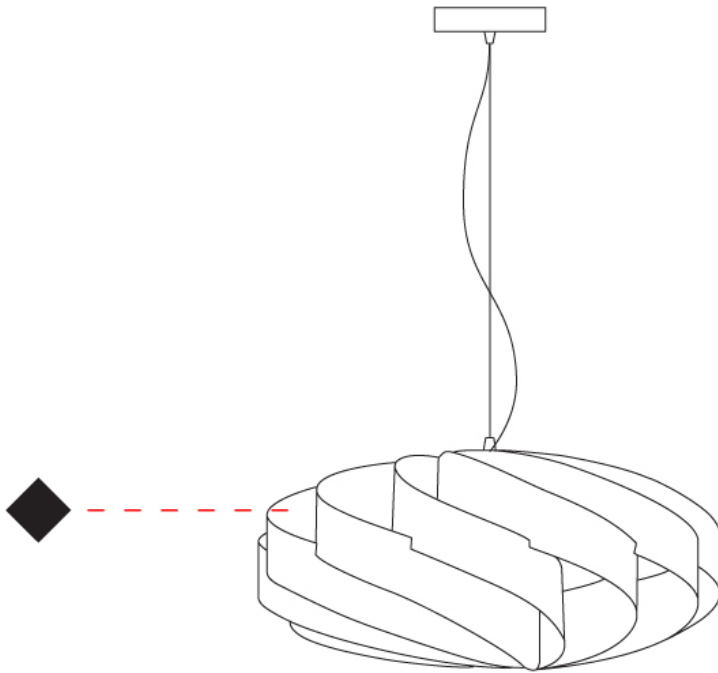

GENERAL

Series: Swirl
 Brand: Linea Zero
 Division: Design
 Mounting Type: Suspension
 Mounting Location: Ceiling
 Subcategory: Pendant

PHYSICAL

Shape: Round
 Diameter (mm): 500
 Diameter (in): 19 11/16
 Height (mm): 220
 Height (in): 8 11/16
 Max. Overall Height (mm): 1020
 Max. Overall Height (in): 40 3/16
 Light Distribution: Omnidirectional
 Diffuser: Polilux™ Shade - See Finish Options
 Fixture Finish: WHI / BLK / SIL / NGD / COP / PKM
 Fixture Material: Polilux™/ Metal holder
 Cable Details: Cable length 31" - Transparent

DATE _____

PROJECT
TYPE
SPECIFIER
QUANTITY
DATE

SWIRL SURFACE

D62007-

base number Finish
Options

- To build a product code in our configurator select the specify button on the base model # product page
- To build a manual product code on this datasheet choose from the options listed below in blue font and add the suffix to the base model #

GENERAL

Series: Swirl
 Brand: Linea Zero
 Division: Design
 Mounting Type: Surface
 Mounting Location: Ceiling
 Subcategory: Ambient

PHYSICAL

Shape: Round
 Diameter (mm): 500
 Diameter (in): 19 1/16
 Height (mm): 220
 Height (in): 8 11/16
 Light Distribution: Omnidirectional
 Diffuser: Polilux™ Shade - See Finish Options
 Fixture Finish: WHI / BLK / SIL / NGD / COP / PKM
 Fixture Material: Polilux™/ Metal holder

GENERAL

Series: Swirl
 Brand: Linea Zero
 Division: Design
 Mounting Type: Portable
 Mounting Location: Table
 Subcategory: Table

PHYSICAL

Shape: Round
 Diameter (mm): 500
 Diameter (in): 19 11/16
 Height (mm): 220
 Height (in): 8 11/16
 Light Distribution: Omnidirectional
 Diffuser: Polilux™ Shade - See Finish Options
[Fixture Finish: WHI / BLK / SIL / NGD / COP / PKM](#)
 Fixture Material: Polilux™/ Metal holder