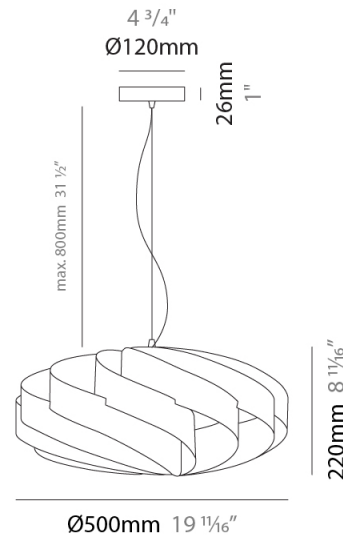

SWIRL SUSPENSION

D61010-

base number Finish
Options

1. To build a product code in our configurator select the specify button on the base model # product page
2. To build a manual product code on this datasheet choose from the options listed below in blue font and add the suffix to the base model #

GENERAL

Series: Swirl
Brand: Linea Zero
Division: Design
Mounting Type: Suspension
Mounting Location: Ceiling
Subcategory: Pendant

PHYSICAL

Shape: Round
Diameter (mm): 500
Diameter (in): 19 11/16
Height (mm): 220
Height (in): 8 11/16
Max. Overall Height (mm): 1020
Max. Overall Height (in): 40 3/16
Light Distribution: Omnidirectional
Diffuser: Polilux™ Shade - See Finish Options
Fixture Finish: WHI / BLK / SIL / NGD / COP / PKM
Fixture Material: Polilux™/ Metal holder
Cable Details: Cable length 31" - Transparent

ELECTRICAL

Number of Lamps: 1
Lamp Type: LED Retrofit
Bulb Included: Bulb Not Included
Max. Wattage Per Lamp (W): 7
Lamp Base: E26
Input Voltage (V): 120
Upon Request: 277Vac / GU24

LED

OPTICAL

RATINGS AND CERTIFICATIONS

Certified By: Certified for North American Standards
IP rating: IP20

PROJECT
TYPE
SPECIFIER
QUANTITY
DATE