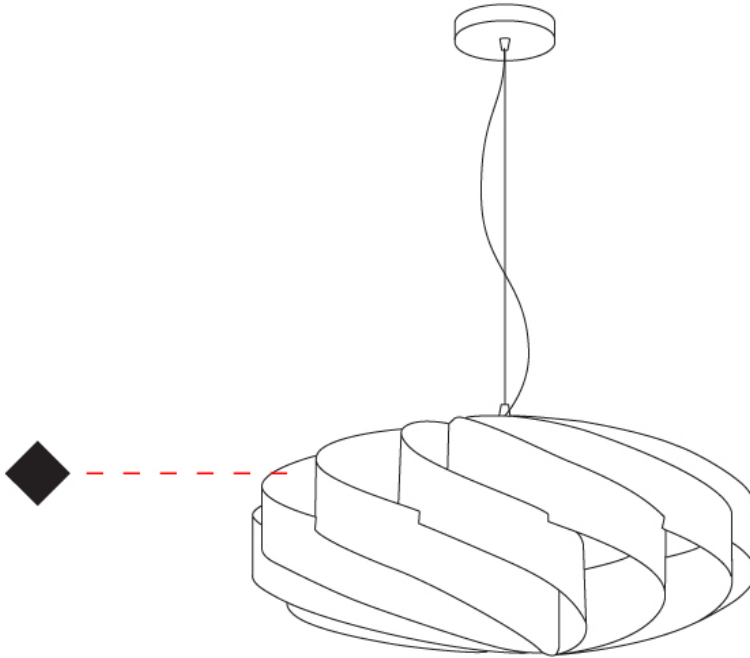

GENERAL

Series: Swirl
 Brand: Linea Zero
 Division: Design
 Mounting Type: Suspension
 Mounting Location: Ceiling
 Subcategory: Pendant

PHYSICAL

Shape: Round
 Diameter (mm): 600
 Diameter (in): 23 ⁵/₈
 Height (mm): 280
 Height (in): 11
 Max. Overall Height (mm): 1080
 Max. Overall Height (in): 42 ¹/₂
 Light Distribution: Omnidirectional
 Diffuser: Polilux™ Shade - See Finish Options
 Fixture Finish: WHI / BLK / SIL / NGD / COP / PKM
 Fixture Material: Polilux™/ Metal holder

SPECIFIER _____

QUANTITY _____

DATE _____

PROJECT
TYPE
SPECIFIER
QUANTITY
DATE

SWIRL SURFACE

D62008-

base number Finish
Options

- To build a product code in our configurator select the specify button on the base model # product page
- To build a manual product code on this datasheet choose from the options listed below in blue font and add the suffix to the base model #

GENERAL

Series: Swirl
 Brand: Linea Zero
 Division: Design
 Mounting Type: Surface
 Mounting Location: Ceiling
 Subcategory: Ambient

PHYSICAL

Shape: Round
 Diameter (mm): 600
 Diameter (in): 23 5/8
 Height (mm): 280
 Height (in): 11
 Light Distribution: Omnidirectional
 Diffuser: Polilux™ Shade - See Finish Options
[Fixture Finish: WHI / BLK / SIL / NGD / COP / PKM](#)
 Fixture Material: Polilux™/ Metal holder