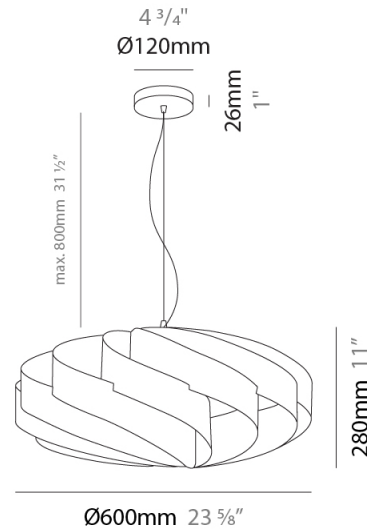

PROJECT	
TYPE	
SPECIFIER	
QUANTITY	
DATE	

SWIRL SUSPENSION

D61011-

base number   Finish
Options

1. To build a product code in our configurator select the specify button on the base model # product page
2. To build a manual product code on this datasheet choose from the options listed below in blue font and add the suffix to the base model #

GENERAL

Series: Swirl
Brand: Linea Zero
Division: Design
Mounting Type: Suspension
Mounting Location: Ceiling
Subcategory: Pendant

PHYSICAL

Shape: Round
Diameter (mm): 600
Diameter (in): 23 ⁵/₈
Height (mm): 280
Height (in): 11
Max. Overall Height (mm): 1080
Max. Overall Height (in): 42 ¹/₂
Light Distribution: Omnidirectional
Diffuser: Polilux™ Shade - See Finish Options
Fixture Finish: WHI / BLK / SIL / NGD / COP / PKM
Fixture Material: Polilux™/ Metal holder

ELECTRICAL

Number of Lamps: 1
Lamp Type: LED Retrofit
Bulb Included: Bulb Not Included
Max. Wattage Per Lamp (W): 7
Lamp Base: E26
Input Voltage (V): 120
Lamp Voltage (V): 120
Upon Request: 277Vac / GU24

LED

OPTICAL

RATINGS AND CERTIFICATIONS

Certified By: Certified for North American Standards
IP rating: IP20