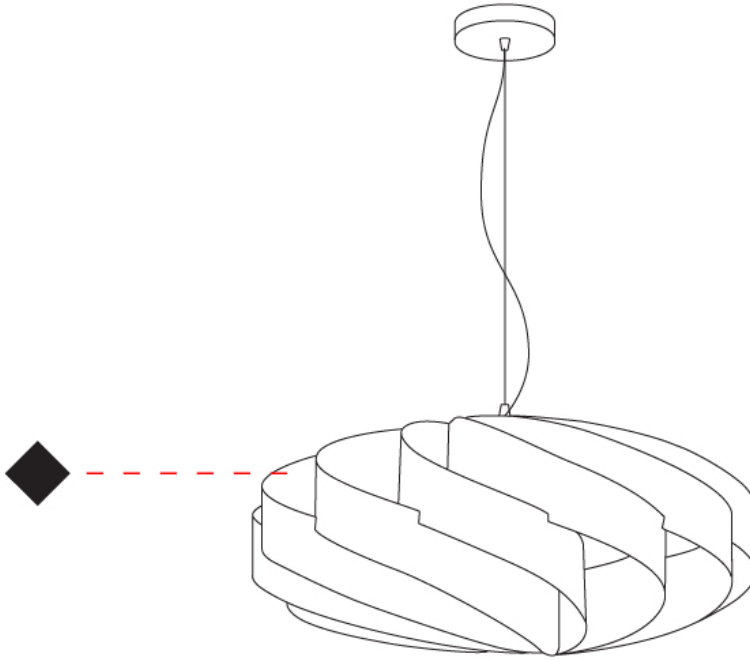

GENERAL

Series: Swirl
 Brand: Linea Zero
 Division: Design
 Mounting Type: Suspension
 Mounting Location: Ceiling
 Subcategory: Pendant

PHYSICAL

Shape: Round
 Diameter (mm): 600
 Diameter (in): 23 ⁵/₈
 Height (mm): 280
 Height (in): 11
 Max. Overall Height (mm): 1080
 Max. Overall Height (in): 42 ¹/₂
 Light Distribution: Omnidirectional
 Diffuser: Polilux™ Shade - See Finish Options
 Fixture Finish: WHI / BLK / SIL / NGD / COP / PKM
 Fixture Material: Polilux™/ Metal holder

SPECIFIER

QUANTITY

DATE

PROJECT
TYPE
SPECIFIER
QUANTITY
DATE

SWIRL SURFACE

D62008-

base number Finish
Options

- To build a product code in our configurator select the specify button on the base model # product page
- To build a manual product code on this datasheet choose from the options listed below in blue font and add the suffix to the base model #

GENERAL

Series: Swirl
 Brand: Linea Zero
 Division: Design
 Mounting Type: Surface
 Mounting Location: Ceiling
 Subcategory: Ambient

PHYSICAL

Shape: Round
 Diameter (mm): 600
 Diameter (in): 23 5/8
 Height (mm): 280
 Height (in): 11
 Light Distribution: Omnidirectional
 Diffuser: Polilux™ Shade - See Finish Options
[Fixture Finish: WHI / BLK / SIL / NGD / COP / PKM](#)
 Fixture Material: Polilux™/ Metal holder