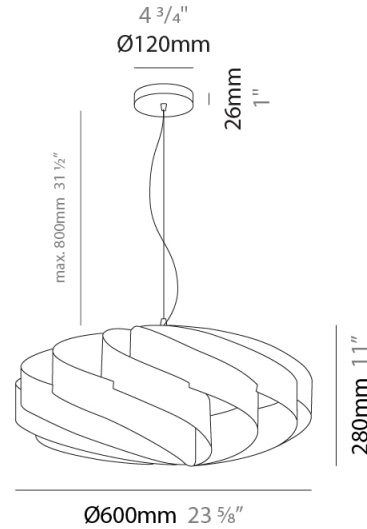

PROJECT	
TYPE	
SPECIFIER	
QUANTITY	
DATE	

SWIRL SUSPENSION

D61011-

base number   Finish
Options

1. To build a product code in our configurator select the specify button on the base model # product page
2. To build a manual product code on this datasheet choose from the options listed below in blue font and add the suffix to the base model #

GENERAL

Series: Swirl
Brand: Linea Zero
Division: Design
Mounting Type: Suspension
Mounting Location: Ceiling
Subcategory: Pendant

PHYSICAL

Shape: Round
Diameter (mm): 600
Diameter (in): 23 ⁵/₈
Height (mm): 280
Height (in): 11
Max. Overall Height (mm): 1080
Max. Overall Height (in): 42 ¹/₂
Light Distribution: Omnidirectional
Diffuser: Polilux™ Shade - See Finish Options
Fixture Finish: WHI / BLK / SIL / NGD / COP / PKM
Fixture Material: Polilux™/ Metal holder

ELECTRICAL

Number of Lamps: 1
Lamp Type: LED Retrofit
Bulb Included: Bulb Not Included
Max. Wattage Per Lamp (W): 7
Lamp Base: E26
Input Voltage (V): 120
Lamp Voltage (V): 120
Upon Request: 277Vac / GU24

LED

OPTICAL

RATINGS AND CERTIFICATIONS

Certified By: Certified for North American Standards
IP rating: IP20