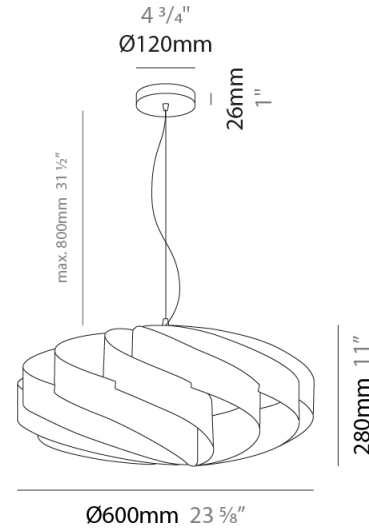

PROJECT	
TYPE	
SPECIFIER	
QUANTITY	
DATE	

SWIRL SUSPENSION

D61011-

base number   Finish
Options

1. To build a product code in our configurator select the specify button on the base model # product page
2. To build a manual product code on this datasheet choose from the options listed below in blue font and add the suffix to the base model #

GENERAL

Series: Swirl
Brand: Linea Zero
Division: Design
Mounting Type: Suspension
Mounting Location: Ceiling
Subcategory: Pendant

PHYSICAL

Shape: Round
Diameter (mm): 600
Diameter (in): 23 ⁵/₈
Height (mm): 280
Height (in): 11
Max. Overall Height (mm): 1080
Max. Overall Height (in): 42 ¹/₂
Light Distribution: Omnidirectional
Diffuser: Polilux™ Shade - See Finish Options
Fixture Finish: WHI / BLK / SIL / NGD / COP / PKM
Fixture Material: Polilux™/ Metal holder

ELECTRICAL

Number of Lamps: 1
Lamp Type: LED Retrofit
Bulb Included: Bulb Not Included
Max. Wattage Per Lamp (W): 7
Lamp Base: E26
Input Voltage (V): 120
Lamp Voltage (V): 120
Upon Request: 277Vac / GU24

LED

OPTICAL

RATINGS AND CERTIFICATIONS

Certified By: Certified for North American Standards
IP rating: IP20