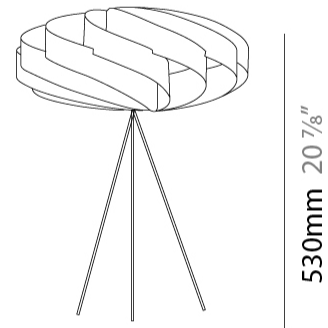

PROJECT _____

TYPE _____

SPECIFIER _____

QUANTITY _____

DATE _____

SWIRL PORTABLE

D64005-

base number _____
Finish _____
Options _____

1. To build a product code in our configurator select the specify button on the base model # product page
2. To build a manual product code on this datasheet choose from the options listed below in blue font and add the suffix to the base model #

GENERAL

Series: Swirl _____

Brand: Linea Zero _____

Division: Design _____

Mounting Type: Portable _____

Mounting Location: Table _____

Subcategory: Table _____

PHYSICAL

Shape: Round _____

Diameter (mm): 400 _____

Diameter (in): 15 ³/₄ _____

Height (mm): 530 _____

Height (in): 20 ⁷/₈ _____

Light Distribution: Omnidirectional _____

Diffuser: Polilux™ Shade - See Finish Options _____

Fixture Finish: WHI / BLK / SIL / NGD / COP / PKM _____

Fixture Material: Polilux™/ Metal holder _____

ELECTRICAL

Number of Lamps: 1 _____

Lamp Type: LED Retrofit _____

Bulb Included: Bulb Not Included _____

Max. Wattage Per Lamp (W): 7 _____

Lamp Base: E26 _____

Input Voltage (V): 120 _____

Upon Request: 277Vac / GU24 _____

LED

OPTICAL

RATINGS AND CERTIFICATIONS

Certified By: Certified for North American Standards _____

IP rating: IP20 _____