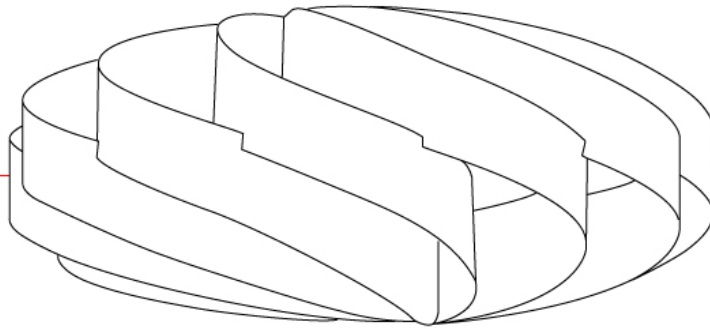

SWIRL PORTABLE

D64003-

PROJECT

TYPE

SPECIFIER

QUANTITY

DATE