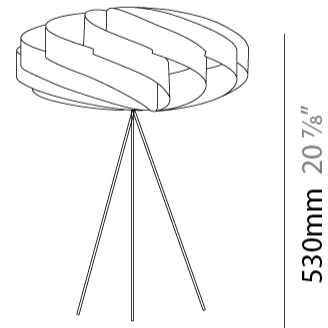

PROJECT _____
TYPE _____
SPECIFIER _____
QUANTITY _____
DATE _____

SWIRL PORTABLE

D64005-

base number   Finish
                                 Options

1. To build a product code in our configurator select the specify button on the base model # product page
2. To build a manual product code on this datasheet choose from the options listed below in blue font and add the suffix to the base model #

GENERAL

Series: Swirl
Brand: Linea Zero
Division: Design
Mounting Type: Portable
Mounting Location: Table
Subcategory: Table

PHYSICAL

Shape: Round
Diameter (mm): 400
Diameter (in): 15 3/4
Height (mm): 530
Height (in): 20 7/8
Light Distribution: Omnidirectional
Diffuser: Polilux™ Shade - See Finish Options
Fixture Finish: WHI / BLK / SIL / NGD / COP / PKM
Fixture Material: Polilux™/ Metal holder

ELECTRICAL

Number of Lamps: 1
Lamp Type: LED Retrofit
Bulb Included: Bulb Not Included
Max. Wattage Per Lamp (W): 7
Lamp Base: E26
Input Voltage (V): 120
Upon Request: 277Vac / GU24

LED

OPTICAL

RATINGS AND CERTIFICATIONS

Certified By: Certified for North American Standards
IP rating: IP20