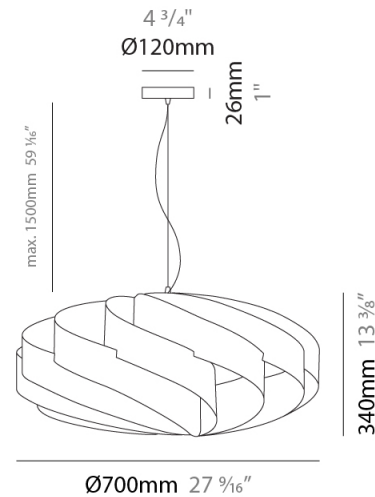

SWIRL SUSPENSION

D61012-

base number   Finish
Options

1. To build a product code in our configurator select the specify button on the base model # product page
2. To build a manual product code on this datasheet choose from the options listed below in blue font and add the suffix to the base model #

GENERAL

Series: Swirl
Partner: Linea Zero
Division: Design
Installation: Suspension
Product Type: Pendant
Mounting Location: Ceiling

PHYSICAL

Shape: Round
Diameter (mm): 700
Diameter (in): 27 ⁹/₁₆
Height (mm): 340
Height (in): 13 ³/₈
Max. Overall Height (mm): 1840
Max. Overall Height (in): 72 ⁷/₁₆
Diffuser: Polilux™ Shade - See Finish Options
[Fixture Finish: WHI / BLK / SIL / NGD / COP / PKM](#)
Fixture Material: Polilux™/ Metal holder
Primary Material: Non-Static Polilux

ELECTRICAL

Number of Lamps: 3
Lamp Type: LED Retrofit
Bulb Included: Bulb Not Included
Max. Wattage Per Lamp (W): 7
Lamp Base: E26
Input Voltage (V): 120
Upon Request: 277Vac / GU24

LED

OPTICAL

RATINGS AND CERTIFICATIONS

Certified By: Certified for North American Standards
IP rating: IP20

PROJECT	_____
TYPE	_____
SPECIFIER	_____
QUANTITY	_____
DATE	_____