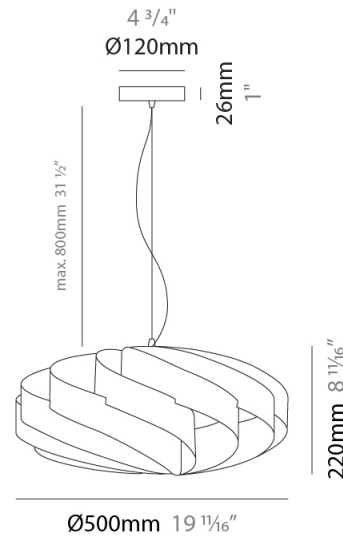

SWIRL SUSPENSION

D61010-

base number   Finish
Options

1. To build a product code in our configurator select the specify button on the base model # product page
2. To build a manual product code on this datasheet choose from the options listed below in blue font and add the suffix to the base model #

GENERAL

Series: Swirl
Partner: Linea Zero
Division: Design
Installation: Suspension
Product Type: Pendant
Mounting Location: Ceiling

PHYSICAL

Shape: Round
Diameter (mm): 500
Diameter (in): 19 11/16
Height (mm): 220
Height (in): 8 11/16
Max. Overall Height (mm): 1020
Max. Overall Height (in): 40 3/16
Diffuser: Polilux™ Shade - See Finish Options
[Fixture Finish: WHI / BLK / SIL / NGD / COP / PKM](#)
Fixture Material: Polilux™/ Metal holder
Primary Material: Non-Static Polilux
Cable Details: Cable length 31" - Transparent

ELECTRICAL

Number of Lamps: 1
Lamp Type: LED Retrofit
Bulb Included: Bulb Not Included
Max. Wattage Per Lamp (W): 7
Lamp Base: E26
Input Voltage (V): 120
Upon Request: 277Vac / GU24

LED

OPTICAL

RATINGS AND CERTIFICATIONS

Certified By: Certified for North American Standards
IP rating: IP20

PROJECT	_____
TYPE	_____
SPECIFIER	_____
QUANTITY	_____
DATE	_____