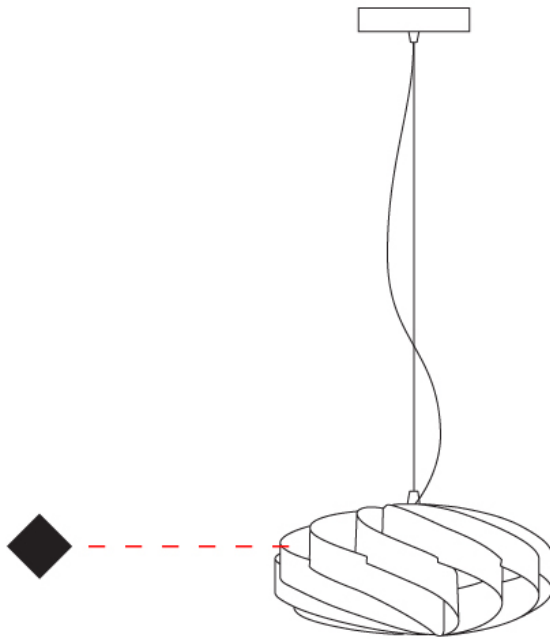

SWIRL SUSPENSION

D61008- : D61008-SIL

PROJECT

TYPE

SPECIFIER

QUANTITY

DATE

D