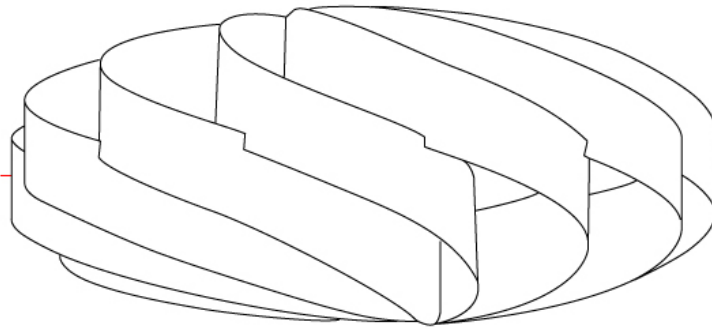

SWIRL SURFACE

D62006- : D62006-WHI

PROJECT _____

TYPE _____

SPECIFIER _____

QUANTITY _____

DATE _____