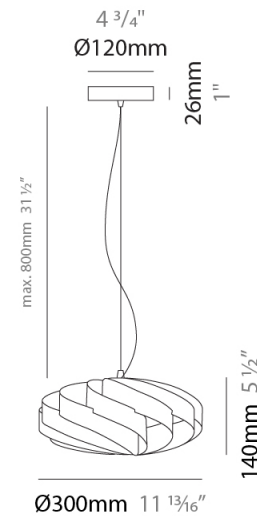

PROJECT	
TYPE	
SPECIFIER	
QUANTITY	
DATE	

SWIRL SUSPENSION

D61008- : D61008-SIL

base number

1. To build a product code in our configurator select the specify button on the base model # product page
2. To build a manual product code on this datasheet choose from the options listed below in blue font and add the suffix to the base model #

GENERAL

Series: Swirl
Partner: Linea Zero
Division: Design
Installation: Suspension
Product Type: Pendant
Mounting Location: Ceiling

PHYSICAL

Shape: Round
Diameter (mm): 300
Diameter (in): 11 ¹³/₁₆
Height (mm): 140
Height (in): 5 ¹/₂
Max. Overall Height (mm): 940
Max. Overall Height (in): 37
Weight (kg): 1.8
Weight (lbs): 3.999
Diffuser: Silver Polilux™ Shade
Fixture Material: Polilux™/ Metal holder
Primary Material: Non-Static Polilux

ELECTRICAL

Number of Lamps: 1
Lamp Type: LED Retrofit
Bulb Included: Bulb Not Included
Total Output Wattage (W): 3
Max. Wattage Per Lamp (W): 3
Lamp Base: E12
Input Voltage (V): 120

LED

OPTICAL

RATINGS AND CERTIFICATIONS

Certified By: CSA Certified to UL and CSA Standards
IP rating: IP20