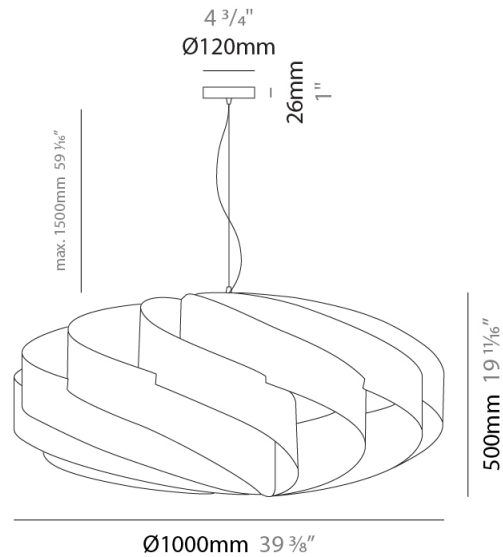

PROJECT	
TYPE	
SPECIFIER	
QUANTITY	
DATE	

SWIRL SUSPENSION

D61013-

base number   Finish
Options

1. To build a product code in our configurator select the specify button on the base model # product page
2. To build a manual product code on this datasheet choose from the options listed below in blue font and add the suffix to the base model #

GENERAL

Series: Swirl
Partner: Linea Zero
Division: Design
Installation: Suspension
Product Type: Pendant
Mounting Location: Ceiling

PHYSICAL

Shape: Round
Diameter (mm): 1000
Diameter (in): 39 3/8
Height (mm): 500
Height (in): 19 11/16
Max. Overall Height (mm): 2000
Max. Overall Height (in): 78 3/4
Diffuser: Polilux™ Shade - See Finish Options
Fixture Finish: WHI / BLK / SIL / NGD / COP / PKM
Fixture Material: Polilux™/ Metal holder
Primary Material: Non-Static Polilux

ELECTRICAL

Number of Lamps: 5
Lamp Type: LED Retrofit
Bulb Included: Bulb Not Included
Max. Wattage Per Lamp (W): 7
Lamp Base: E26
Input Voltage (V): 120
Upon Request: 277Vac / GU24

LED

OPTICAL

RATINGS AND CERTIFICATIONS

Certified By: Certified for North American Standards
IP rating: IP20