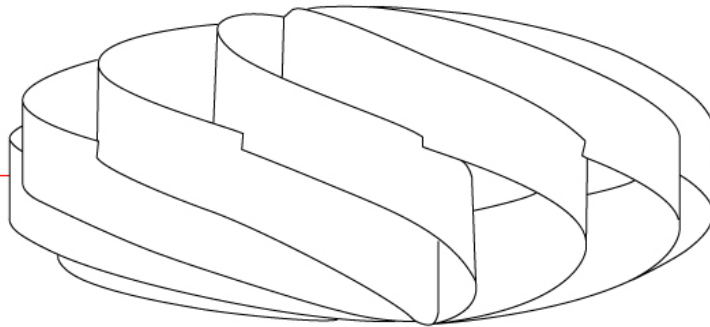

SWIRL SURFACE

D62006- : D62006-WHI

PROJECT _____

TYPE _____

SPECIFIER _____

QUANTITY _____

DATE _____