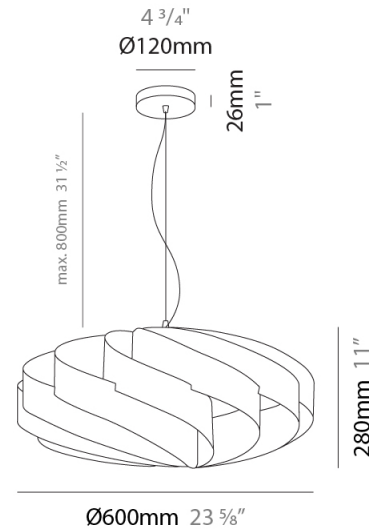

PROJECT	_____
TYPE	_____
SPECIFIER	_____
QUANTITY	_____
DATE	_____

SWIRL SUSPENSION

D61011-

base number   Finish
Options

1. To build a product code in our configurator select the specify button on the base model # product page
2. To build a manual product code on this datasheet choose from the options listed below in blue font and add the suffix to the base model #

GENERAL

Series: Swirl _____
Partner: Linea Zero _____
Division: Design _____
Installation: Suspension _____
Product Type: Pendant _____
Mounting Location: Ceiling _____

PHYSICAL

Shape: Round _____
Diameter (mm): 600 _____
Diameter (in): 23 ⁵/₈ _____
Height (mm): 280 _____
Height (in): 11 _____
Max. Overall Height (mm): 1080 _____
Max. Overall Height (in): 42 ¹/₂ _____
Diffuser: Polilux™ Shade - See Finish Options _____
Fixture Finish: WHI / BLK / SIL / NGD / COP / PKM _____
Fixture Material: Polilux™/ Metal holder _____
Primary Material: Non-Static Polilux _____

ELECTRICAL

Number of Lamps: 1 _____
Lamp Type: LED Retrofit _____
Bulb Included: Bulb Not Included _____
Max. Wattage Per Lamp (W): 7 _____
Lamp Base: E26 _____
Input Voltage (V): 120 _____
Lamp Voltage (V): 120 _____
Upon Request: 277Vac / GU24 _____

LED

OPTICAL

RATINGS AND CERTIFICATIONS

Certified By: Certified for North American Standards _____
IP rating: IP20 _____