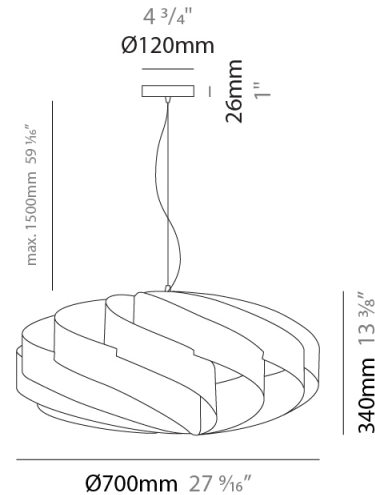

SWIRL SUSPENSION

D61012-

base number   Finish
Options

1. To build a product code in our configurator select the specify button on the base model # product page
2. To build a manual product code on this datasheet choose from the options listed below in blue font and add the suffix to the base model #

GENERAL

Series: Swirl _____
Brand: Linea Zero _____
Division: Design _____
Mounting Type: Suspension _____
Mounting Location: Ceiling _____
Subcategory: Pendant _____

PHYSICAL

Shape: Round _____
Diameter (mm): 700 _____
Diameter (in): 27 ⁹/₁₆ _____
Height (mm): 340 _____
Height (in): 13 ³/₈ _____
Max. Overall Height (mm): 1840 _____
Max. Overall Height (in): 72 ⁷/₁₆ _____
Light Distribution: Omnidirectional _____
Diffuser: Polilux™ Shade - See Finish Options _____
Fixture Finish: WHI / BLK / SIL / NGD / COP / PKM _____
Fixture Material: Polilux™/ Metal holder _____

ELECTRICAL

Number of Lamps: 3 _____
Lamp Type: LED Retrofit _____
Bulb Included: Bulb Not Included _____
Max. Wattage Per Lamp (W): 7 _____
Lamp Base: E26 _____
Input Voltage (V): 120 _____
Upon Request: 277Vac / GU24 _____

LED

OPTICAL

RATINGS AND CERTIFICATIONS

Certified By: Certified for North American Standards _____
IP rating: IP20 _____