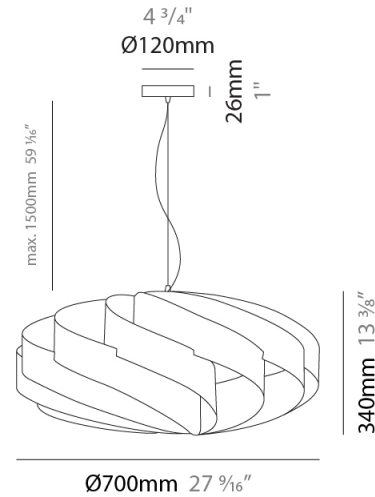

SWIRL SUSPENSION

D61012-

base number   Finish
Options

1. To build a product code in our configurator select the specify button on the base model # product page
2. To build a manual product code on this datasheet choose from the options listed below in blue font and add the suffix to the base model #

GENERAL

Series: Swirl _____
Brand: Linea Zero _____
Division: Design _____
Mounting Type: Suspension _____
Mounting Location: Ceiling _____
Subcategory: Pendant _____

PHYSICAL

Shape: Round _____
Diameter (mm): 700 _____
Diameter (in): 27 ⁹/₁₆ _____
Height (mm): 340 _____
Height (in): 13 ³/₈ _____
Max. Overall Height (mm): 1840 _____
Max. Overall Height (in): 72 ⁷/₁₆ _____
Light Distribution: Omnidirectional _____
Diffuser: Polilux™ Shade - See Finish Options _____
Fixture Finish: WHI / BLK / SIL / NGD / COP / PKM _____
Fixture Material: Polilux™/ Metal holder _____

ELECTRICAL

Number of Lamps: 3 _____
Lamp Type: LED Retrofit _____
Bulb Included: Bulb Not Included _____
Max. Wattage Per Lamp (W): 7 _____
Lamp Base: E26 _____
Input Voltage (V): 120 _____
Upon Request: 277Vac / GU24 _____

LED

OPTICAL

RATINGS AND CERTIFICATIONS

Certified By: Certified for North American Standards _____
IP rating: IP20 _____