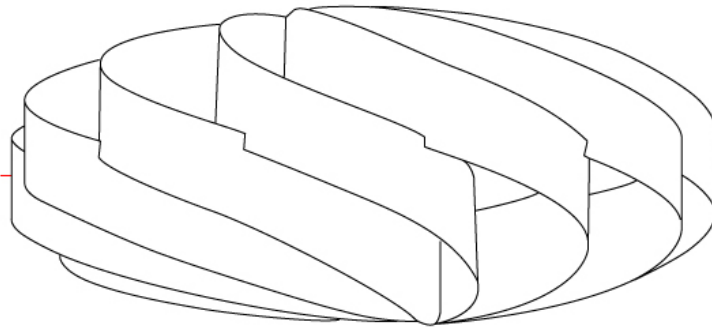

SWIRL SURFACE

D62009-

PROJECT _____

TYPE _____

SPECIFIER _____

QUANTITY _____

DATE _____