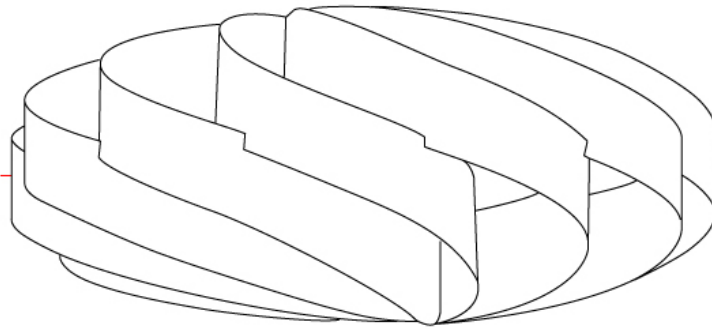

## SWIRL SURFACE

D62008-

PROJECT \_\_\_\_\_

TYPE \_\_\_\_\_

SPECIFIER \_\_\_\_\_

QUANTITY \_\_\_\_\_

DATE \_\_\_\_\_