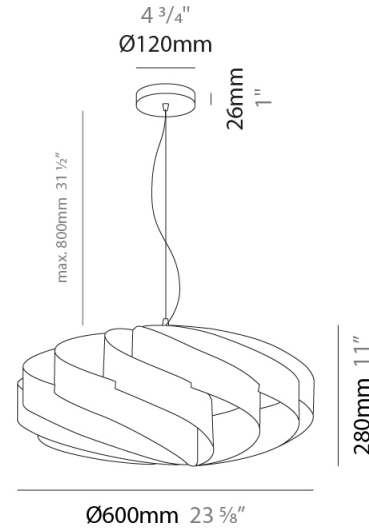

SWIRL SUSPENSION

D61011-

base number   Finish
Options

1. To build a product code in our configurator select the specify button on the base model # product page
2. To build a manual product code on this datasheet choose from the options listed below in blue font and add the suffix to the base model #

GENERAL

Series: Swirl _____
Brand: Linea Zero _____
Division: Design _____
Mounting Type: Suspension _____
Mounting Location: Ceiling _____
Subcategory: Pendant _____

PHYSICAL

Shape: Round _____
Diameter (mm): 600 _____
Diameter (in): 23 ⁵/₈ _____
Height (mm): 280 _____
Height (in): 11 _____
Max. Overall Height (mm): 1080 _____
Max. Overall Height (in): 42 ¹/₂ _____
Light Distribution: Omnidirectional _____
Diffuser: Polilux™ Shade - See Finish Options _____
Fixture Finish: WHI / BLK / SIL / NGD / COP / PKM _____
Fixture Material: Polilux™/ Metal holder _____

ELECTRICAL

Number of Lamps: 1 _____
Lamp Type: LED Retrofit _____
Bulb Included: Bulb Not Included _____
Max. Wattage Per Lamp (W): 7 _____
Lamp Base: E26 _____
Input Voltage (V): 120 _____
Lamp Voltage (V): 120 _____
Upon Request: 277Vac / GU24 _____

LED

OPTICAL

RATINGS AND CERTIFICATIONS

Certified By: Certified for North American Standards _____
IP rating: IP20 _____