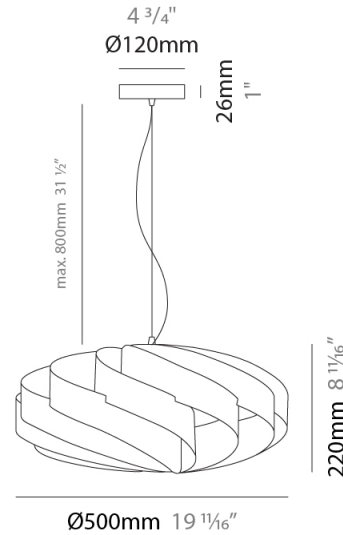

PROJECT	_____
TYPE	_____
SPECIFIER	_____
QUANTITY	_____
DATE	_____

SWIRL SUSPENSION

D61010-

base number   Finish
Options

1. To build a product code in our configurator select the specify button on the base model # product page
2. To build a manual product code on this datasheet choose from the options listed below in blue font and add the suffix to the base model #

GENERAL

Series: Swirl _____
Brand: Linea Zero _____
Division: Design _____
Mounting Type: Suspension _____
Mounting Location: Ceiling _____
Subcategory: Pendant _____

PHYSICAL

Shape: Round _____
Diameter (mm): 500 _____
Diameter (in): 19 11/16 _____
Height (mm): 220 _____
Height (in): 8 11/16 _____
Max. Overall Height (mm): 1020 _____
Max. Overall Height (in): 40 3/16 _____
Light Distribution: Omnidirectional _____
Diffuser: Polilux™ Shade - See Finish Options _____
Fixture Finish: WHI / BLK / SIL / NGD / COP / PKM _____
Fixture Material: Polilux™/ Metal holder _____
Cable Details: Cable length 31" - Transparent _____

ELECTRICAL

Number of Lamps: 1 _____
Lamp Type: LED Retrofit _____
Bulb Included: Bulb Not Included _____
Max. Wattage Per Lamp (W): 7 _____
Lamp Base: E26 _____
Input Voltage (V): 120 _____
Upon Request: 277Vac / GU24 _____

LED

OPTICAL

RATINGS AND CERTIFICATIONS

Certified By: Certified for North American Standards _____
IP rating: IP20 _____