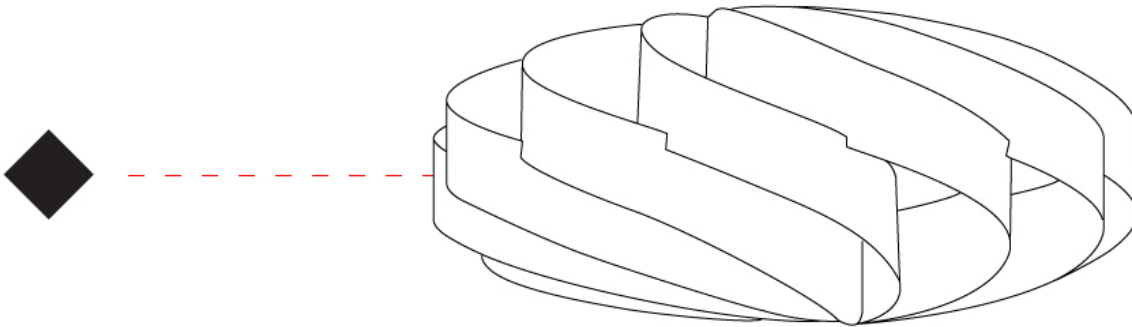

Certified By: Certified for North American Standards
 IP rating: IP20

Ø700mm 27 ⁹/₁₆"

SWIRL SURFACE

D62010-

PROJECT	_____
TYPE	_____
SPECIFIER	_____
QUANTITY	_____
DATE	_____

SWIRL COLOR FINISH CHART

PROJECT	_____
TYPE	_____
SPECIFIER	_____
QUANTITY	_____
DATE	_____