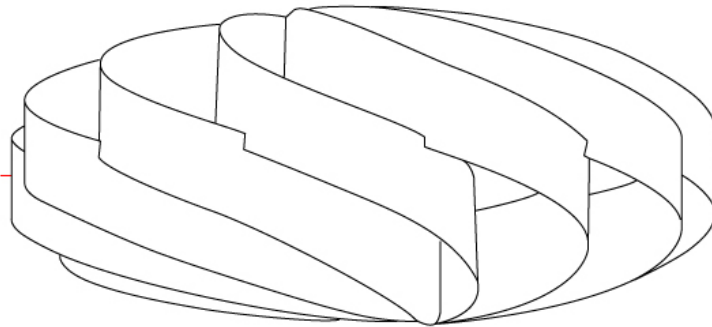

SWIRL SURFACE

D62008-

PROJECT

TYPE

SPECIFIER

QUANTITY

DATE