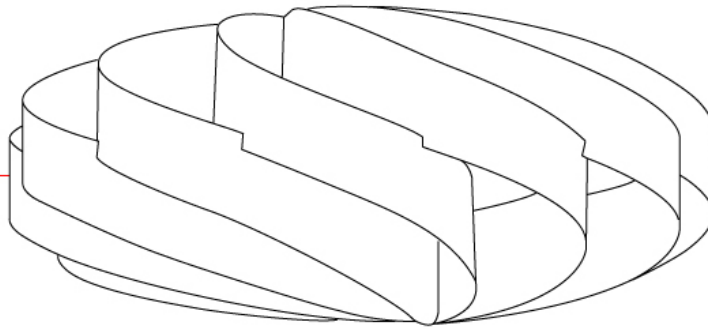

SWIRL PORTABLE

D64003-

PROJECT

TYPE

SPECIFIER

QUANTITY

DATE