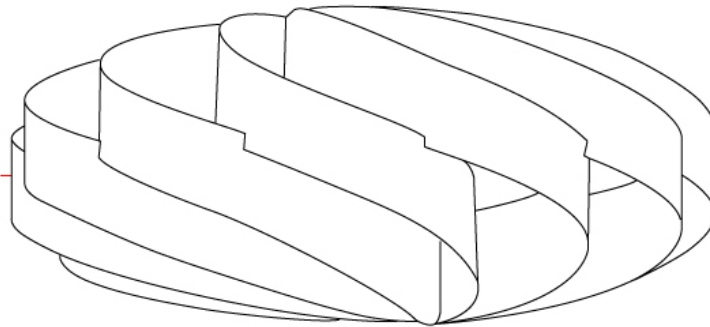

SWIRL PORTABLE

D64002-

PROJECT _____

TYPE _____

SPECIFIER _____

QUANTITY _____

DATE _____