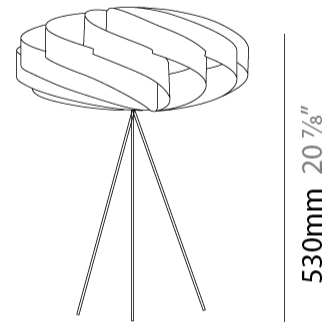

PROJECT _____

TYPE _____

SPECIFIER _____

QUANTITY _____

DATE _____

SWIRL PORTABLE

D64005-

base number   Finish
Options

1. To build a product code in our configurator select the specify button on the base model # product page
2. To build a manual product code on this datasheet choose from the options listed below in blue font and add the suffix to the base model #

GENERAL

Series: Swirl _____

Brand: Linea Zero _____

Division: Design _____

Mounting Type: Portable _____

Mounting Location: Table _____

Subcategory: Table _____

PHYSICAL

Shape: Round _____

Diameter (mm): 400 _____

Diameter (in): 15 ³/₄ _____

Height (mm): 530 _____

Height (in): 20 ⁷/₈ _____

Light Distribution: Omnidirectional _____

Diffuser: Polilux™ Shade - See Finish Options _____

Fixture Finish: WHI / BLK / SIL / NGD / COP / PKM _____

Fixture Material: Polilux™/ Metal holder _____

ELECTRICAL

Number of Lamps: 1 _____

Lamp Type: LED Retrofit _____

Bulb Included: Bulb Not Included _____

Max. Wattage Per Lamp (W): 7 _____

Lamp Base: E26 _____

Input Voltage (V): 120 _____

Upon Request: 277Vac / GU24 _____

LED

OPTICAL

RATINGS AND CERTIFICATIONS

Certified By: Certified for North American Standards _____

IP rating: IP20 _____