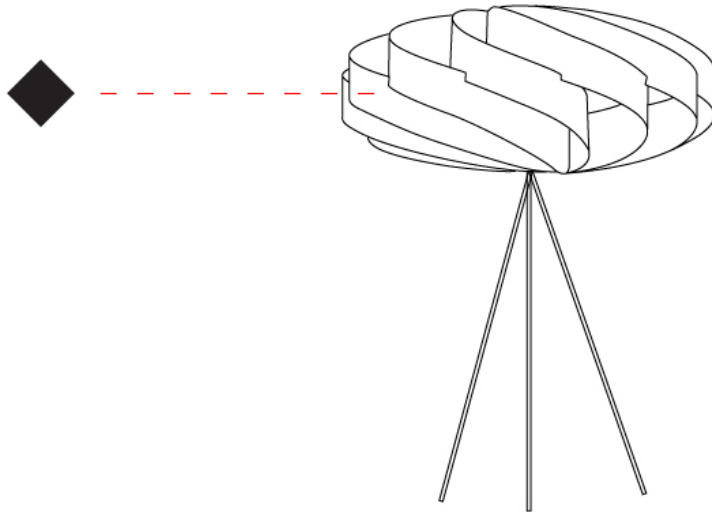

SWIRL PORTABLE

D64005-

PROJECT

TYPE

SPECIFIER

QUANTITY

DATE