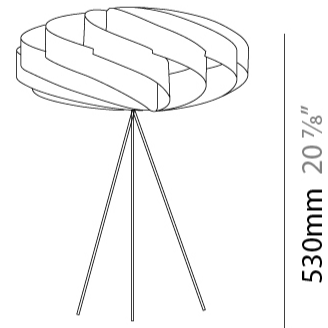

PROJECT
TYPE
SPECIFIER
QUANTITY
DATE

SWIRL PORTABLE

D64005-

base number Finish
Options

1. To build a product code in our configurator select the specify button on the base model # product page
2. To build a manual product code on this datasheet choose from the options listed below in blue font and add the suffix to the base model #

GENERAL

Series: Swirl
Brand: Linea Zero
Division: Design
Mounting Type: Portable
Mounting Location: Table
Subcategory: Table

PHYSICAL

Shape: Round
Diameter (mm): 400
Diameter (in): 15 3/4
Height (mm): 530
Height (in): 20 7/8
Light Distribution: Omnidirectional
Diffuser: Polilux™ Shade - See Finish Options
Fixture Finish: WHI / BLK / SIL / NGD / COP / PKM
Fixture Material: Polilux™/ Metal holder

ELECTRICAL

Number of Lamps: 1
Lamp Type: LED Retrofit
Bulb Included: Bulb Not Included
Max. Wattage Per Lamp (W): 7
Lamp Base: E26
Input Voltage (V): 120
Upon Request: 277Vac / GU24

LED

OPTICAL

RATINGS AND CERTIFICATIONS

Certified By: Certified for North American Standards
IP rating: IP20