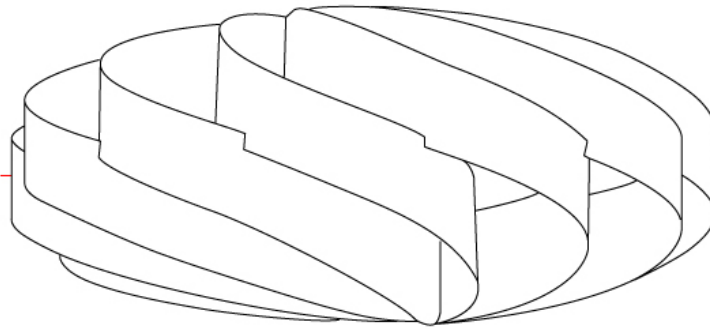

SWIRL PORTABLE

D64002-

PROJECT

TYPE

SPECIFIER

QUANTITY

DATE