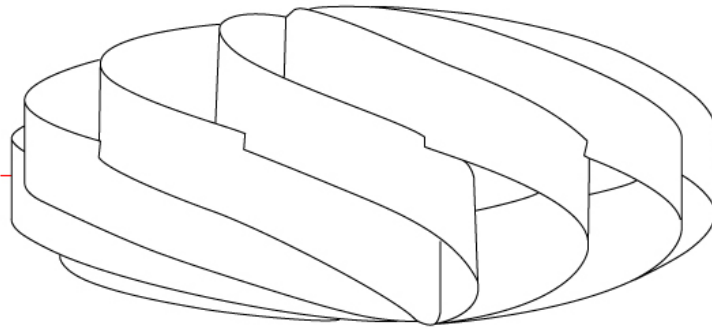

SWIRL PORTABLE

D64004-

PROJECT

TYPE

SPECIFIER

QUANTITY

DATE