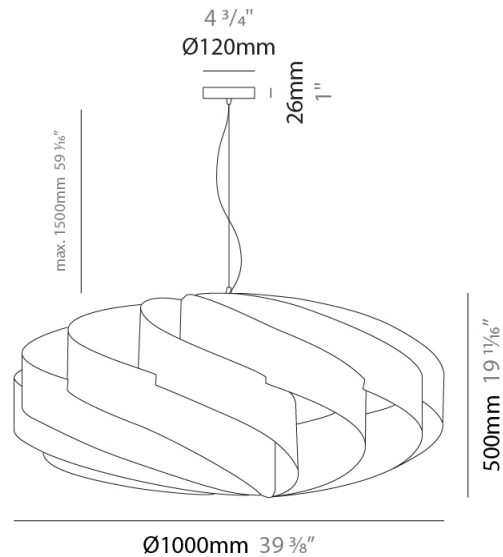

PROJECT	
TYPE	
SPECIFIER	
QUANTITY	
DATE	

SWIRL SUSPENSION

D61013-

base number   Finish
Options

1. To build a product code in our configurator select the specify button on the base model # product page
2. To build a manual product code on this datasheet choose from the options listed below in blue font and add the suffix to the base model #

GENERAL

Series: Swirl
Partner: Linea Zero
Division: Design
Installation: Suspension
Product Type: Pendant
Mounting Location: Ceiling

PHYSICAL

Shape: Round
Diameter (mm): 1000
Diameter (in): 39 ³/₈
Height (mm): 500
Height (in): 19 ¹¹/₁₆
Max. Overall Height (mm): 2000
Max. Overall Height (in): 78 ³/₄
Diffuser: Polilux™ Shade - See Finish Options
[Fixture Finish: WHI / BLK / SIL / NGD / COP / PKM](#)
Fixture Material: Polilux™/ Metal holder
Primary Material: Non-Static Polilux

ELECTRICAL

Number of Lamps: 5
Lamp Type: LED Retrofit
Bulb Included: Bulb Not Included
Max. Wattage Per Lamp (W): 7
Lamp Base: E26
Input Voltage (V): 120
Upon Request: 277Vac / GU24

LED

OPTICAL

RATINGS AND CERTIFICATIONS

Certified By: Certified for North American Standards
IP rating: IP20