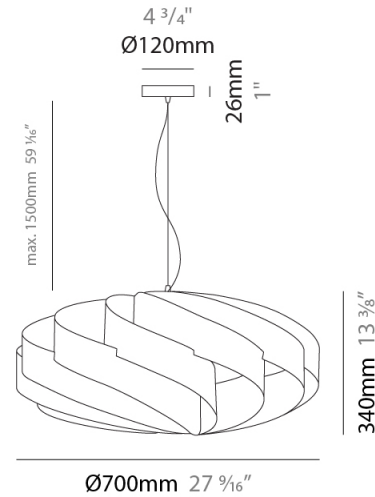

SWIRL SUSPENSION

D61012-

base number   Finish
Options

1. To build a product code in our configurator select the specify button on the base model # product page
2. To build a manual product code on this datasheet choose from the options listed below in blue font and add the suffix to the base model #

GENERAL

Series: Swirl
Partner: Linea Zero
Division: Design
Installation: Suspension
Product Type: Pendant
Mounting Location: Ceiling

PHYSICAL

Shape: Round
Diameter (mm): 700
Diameter (in): 27 ⁹/₁₆
Height (mm): 340
Height (in): 13 ³/₈
Max. Overall Height (mm): 1840
Max. Overall Height (in): 72 ⁷/₁₆
Diffuser: Polilux™ Shade - See Finish Options
Fixture Finish: WHI / BLK / SIL / NGD / COP / PKM
Fixture Material: Polilux™/ Metal holder
Primary Material: Non-Static Polilux

ELECTRICAL

Number of Lamps: 3
Lamp Type: LED Retrofit
Bulb Included: Bulb Not Included
Max. Wattage Per Lamp (W): 7
Lamp Base: E26
Input Voltage (V): 120
Upon Request: 277Vac / GU24

LED

OPTICAL

RATINGS AND CERTIFICATIONS

Certified By: Certified for North American Standards
IP rating: IP20

PROJECT	_____
TYPE	_____
SPECIFIER	_____
QUANTITY	_____
DATE	_____