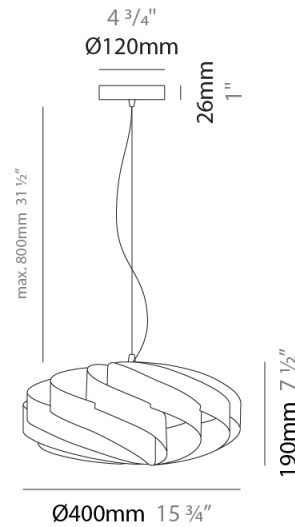

SWIRL SUSPENSION

D61009-

base number   Finish
Options

1. To build a product code in our configurator select the specify button on the base model # product page
2. To build a manual product code on this datasheet choose from the options listed below in blue font and add the suffix to the base model #

GENERAL

Series: Swirl
Partner: Linea Zero
Division: Design
Installation: Suspension
Product Type: Pendant
Mounting Location: Ceiling

PHYSICAL

Shape: Round
Diameter (mm): 400
Diameter (in): 15 3/4
Height (mm): 190
Height (in): 7 1/2
Max. Overall Height (mm): 990
Max. Overall Height (in): 39
Diffuser: Polilux™ Shade - See Finish Options
[Fixture Finish: WHI / BLK / SIL / NGD / COP / PKM](#)
Fixture Material: Polilux™/ Metal holder
Primary Material: Non-Static Polilux

ELECTRICAL

Number of Lamps: 1
Lamp Type: LED Retrofit
Bulb Included: Bulb Not Included
Max. Wattage Per Lamp (W): 7
Lamp Base: E26
Input Voltage (V): 120
Upon Request: 277Vac / GU24

LED

OPTICAL

RATINGS AND CERTIFICATIONS

Certified By: Certified for North American Standards
IP rating: IP20

PROJECT	_____
TYPE	_____
SPECIFIER	_____
QUANTITY	_____
DATE	_____