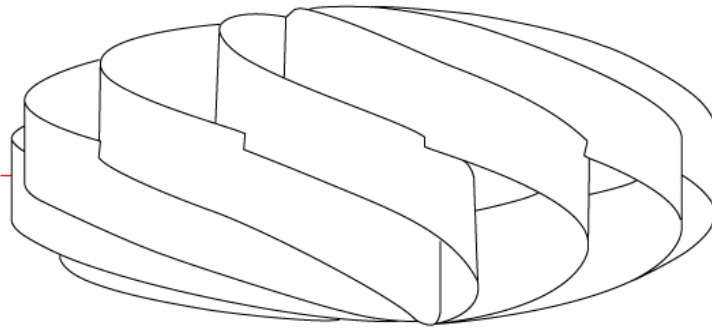

## SWIRL SURFACE

D62006- : D62006-WHI

PROJECT \_\_\_\_\_

TYPE \_\_\_\_\_

SPECIFIER \_\_\_\_\_

QUANTITY \_\_\_\_\_

DATE \_\_\_\_\_

PROJECT
TYPE
SPECIFIER
QUANTITY
DATE